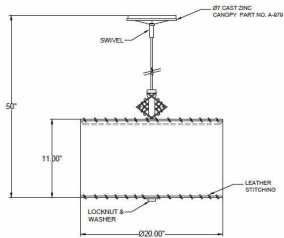

CATALOG NUMBER
Example: SF-A979-141-04-553OB -LEDMOD2700K-120V

Hardware Style Code	Fabric/Material/Color Options	Series Code	Finish Options	Lamping	Voltage	Other Size Options
SF-A979	141-04 - Calf Skin Natural/Leather Lacing	553	APW - Aged Pewter GWH - Gloss White MBK - Matte Black OB - Oil Rubbed Bronze SN - Satin Nickel	E26X2 - 2 Medium Based GU24X2 - 2 GU24 CFL LEDMOD2700K - LED Module, 2700K, 2600 LM Per Board LEDMOD3000K - LED Module, 3000K, 2680 LM Per Board LEDMOD3500K - LED Module, 3500K, 2720 LM Per Board LEDMOD4000K - LED Module, 4000K, 2820 LM Per Board (Accepts 1 Board)	120V 120V 277V 277V	