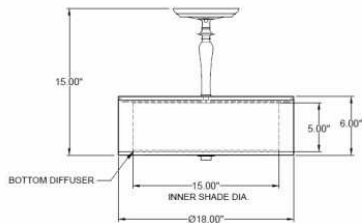

1233 W St. Georges Ave., Linden, NJ 07036 * 908-925-7500* 908-925-9240

SPECIFICATIONS

SF-A120-151-97-143SN Model Number	Semi Flush Type
Silhouettes Name	Project
	QTY

Describe Special Modifications

Warranty: 1-Year Limited Warranty.
Complete warranty terms located at: www.litetopslampshades.com

CATALOG NUMBER Example: SF-A120-151-97-143SN-LEDMOD2700K-120V						
Hardware Style Code	Fabric/Material/Color Options	Series Code	Finish Options	Lamping	Voltage	Other Size Options
SF-A120	Outer Shade 151-69 Cocoa Organza 151-62 Black Organza 151-56 Gold Organza 151-97 Silver Organza Inner Shade 115-01 White Linen	143	APW - Aged Pewter GWH - Gloss White MBK - Matte Black OB - Oil Rubbed Bronze SN - Satin Nickel	E26X2 - 2 Medium Based GU24X2 - 2 GU24 CFL LEDMOD2700K - LED Module, 2700K, 2600 LM Per Board LEDMOD3000K - LED Module, 3000K, 2680 LM Per Board LEDMOD3500K - LED Module, 3500K, 2720 LM Per Board LEDMOD4000K - LED Module, 4000K, 2820 LM Per Board (Accepts 1 Board)	120V 120V 277V 277V	