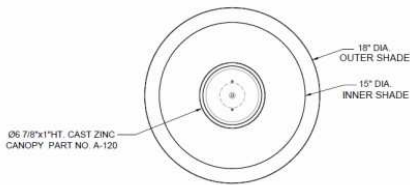

1233 W St. Georges Ave., Linden, NJ 07036 * 908-925-7500* 908-925-9240

SPECIFICATIONS

SF-A120-151-97-143SN Model Number	Semi Flush Type
Silhouettes Name	Project
	QTY

Describe Special Modifications

Warranty: 1-Year Limited Warranty.
Complete warranty terms located at: www.litetopslampshades.com

CATALOG NUMBER Example: SF-A120-151-97-143SN-LEDMOD2700K-120V						
Hardware Style Code	Fabric/Material/Color Options	Series Code	Finish Options	Lamping	Voltage	Other Size Options
SF-A120	Outer Shade 151-69 Cocoa Organza 151-62 Black Organza 151-56 Gold Organza 151-97 Silver Organza Inner Shade 115-01 White Linen	143	APW - Aged Pewter GWH - Gloss White MBK - Matte Black OB - Oil Rubbed Bronze SN - Satin Nickel	E26X2 - 2 Medium Based GU24X2 - 2 GU24 CFL LEDMOD2700K - LED Module, 2700K, 2600 LM Per Board LEDMOD3000K - LED Module, 3000K, 2680 LM Per Board LEDMOD3500K - LED Module, 3500K, 2720 LM Per Board LEDMOD4000K - LED Module, 4000K, 2820 LM Per Board (Accepts 1 Board)	120V 120V 277V 277V	