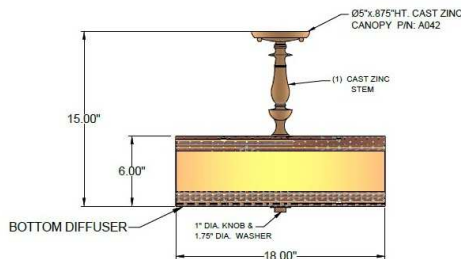

1233 W St. Georges Ave., Linden, NJ 07036 * 908-925-7500* 908-925-9240

SPECIFICATIONS

SF-A042-168-04-273OB	Semi Flush
Model Number	Type
Banded	
Name	Project
	QTY

Describe Special Modifications

Warranty: 1-Year Limited Warranty,
Complete warranty terms located at: www.litetopslampshades.com

CATALOG NUMBER
Example: SF-A042-168-04-273OB-LEDMOD2700K-120V

Hardware Style Code	Fabric/Material/Color Options	Series Code	Finish Options	Lamping	Voltage	Other Size Options
SF-A042	115-01 White Linen 115-05 Off White Linen 115-62 Black Linen 115-73 Gray Butcher Linen 115-96 Red Linen 124-70 Teal Pongee Silk 136-50 Platinum Silkscreen 142-01 Global White 143-26 Geneva Linen Ash 145-01 White Aberdeen 145-09 Cream Aberdeen 174-21 Tan Silk Shantung 174-25 Chocolate Silk Shantung More options at	273	APW - Aged Pewter GWH - Gloss White MBK - Matte Black OB - Oil Rubbed Bronze SN - Satin Nickel	E26X2 - 2 Medium Based GU24X2 - 2 GU24 CFL LEDMOD2700K - LED Module, 2700K, 2600 LM Per Board LEDMOD3000K - LED Module, 3000K, 2680 LM Per Board LEDMOD3500K - LED Module, 3500K, 2720 LM Per Board LEDMOD4000K - LED Module, 4000K, 2820 LM Per Board	120V 120V 277V 277V	