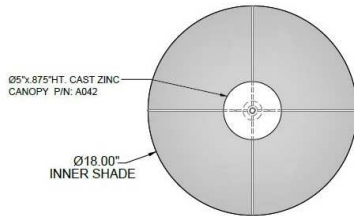

1233 W St. Georges Ave., Linden, NJ 07036 * 908-925-7500* 908-925-9240

SPECIFICATIONS

SF-A042-168-04-273OB	Semi Flush
Model Number	Type
Banded	
Name	Project
	QTY

Describe Special Modifications

Warranty: 1-Year Limited Warranty,
Complete warranty terms located at: www.litetopslampshades.com

CATALOG NUMBER
Example: SF-A042-168-04-273OB-LEDMOD2700K-120V

Hardware Style Code	Fabric/Material/Color Options	Series Code	Finish Options	Lamping	Voltage	Other Size Options
SF-A042	115-01 White Linen 115-05 Off White Linen 115-62 Black Linen 115-73 Gray Butcher Linen 115-96 Red Linen 124-70 Teal Pongee Silk 136-50 Platinum Silkscreen 142-01 Global White 143-26 Geneva Linen Ash 145-01 White Aberdeen 145-09 Cream Aberdeen 174-21 Tan Silk Shantung 174-25 Chocolate Silk Shantung More options at	273	APW - Aged Pewter GWH - Gloss White MBK - Matte Black OB - Oil Rubbed Bronze SN - Satin Nickel	E26X2 - 2 Medium Based GU24X2 - 2 GU24 CFL LEDMOD2700K - LED Module, 2700K, 2600 LM Per Board LEDMOD3000K - LED Module, 3000K, 2680 LM Per Board LEDMOD3500K - LED Module, 3500K, 2720 LM Per Board LEDMOD4000K - LED Module, 4000K, 2820 LM Per Board	120V 120V 277V 277V	