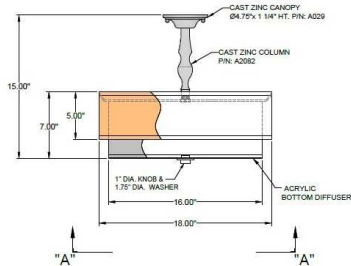

1233 W St. Georges Ave., Linden, NJ 07036 * 908-925-7500* 908-925-9240

SPECIFICATIONS

SF-A029-136-50-263SN	Semi Flushmount
Model Number	Type
Double Cylinder	Project
Name	QTY

VIEW "A"- "A"

Describe Special Modifications

Warranty: 1-Year Limited Warranty,
Complete warranty terms located at: www.litetopslampshades.com

CATALOG NUMBER Example: SF-A029-136-50-263SN-LEDMOD2700K-120V						
Hardware Style Code	Fabric/Material/Color Options	Series Code	Finish Options	Lamping	Voltage	Other Size Options
SF-A029	115-01 White Linen 115-05 Off White Linen 115-62 Black Linen 115-73 Gray Butcher Linen 115-96 Red Linen 124-70 Teal Pongee Silk 136-50 Platinum Silkscreen 142-01 Global White 143-26 Geneva Linen Ash 145-01 White Aberdeen 145-09 Cream Aberdeen 174-21 Tan Silk Shantung 174-25 Chocolate Silk Shantung More options at www.litetopslampshades.com	263	APW - Aged Pewter GWH - Gloss White MBK - Matte Black OB - Oil Rubbed Bronze SN - Satin Nickel	E26X2 - 2 Medium Based GU24X2 2 GU24 CFL LEDMOD2700K - LED Module, 2700K, 2600 LM Per Board LEDMOD3000K - LED Module, 3000K, 2680 LM Per Board LEDMOD3500K - LED Module, 3500K, 2720 LM Per Board LEDMOD4000K - LED Module, 4000K, 2820 LM Per Board	120V 120V 277V 277V	