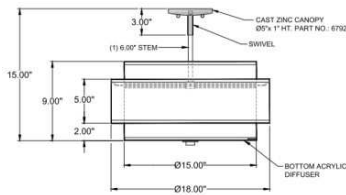

CATALOG NUMBER						
Example: SF-6792-151-56-223OB-LEDMOD2700K-120V						
Hardware Style Code	Fabric/Material/Color Options	Series Code	Finish Options	Lamping	Voltage	Other Size Options
SF-6792	115-01 White Linen 115-05 Off White Linen 115-62 Black Linen 115-73 Gray Butcher Linen 115-96 Red Linen 124-70 Teal Pongee Silk 136-50 Platinum Silkscreen 142-01 Global White 143-26 Geneva Linen Ash 145-01 White Aberdeen 145-09 Cream Aberdeen 174-21 Tan Silk Shantung 174-25 Chocolate Silk Shantung More options at www.litetopslampshades.com	223	APW - Aged Pewter GWH - Gloss White MBK - Matte Black OB - Oil Rubbed Bronze SN - Satin Nickel	E26X2 - 2 Medium Based GU24X2 - 2 GU24 CFL LEDMOD2700K - LED Module, 2700K, 2600 LM Per Board LEDMOD3000K - LED Module, 3000K, 2680 LM Per Board LEDMOD3500K - LED Module, 3500K, 2720 LM Per Board LEDMOD4000K - LED Module, 4000K, 2820 LM Per Board (Accepts 1 Board)	120V 120V 277V 277V	