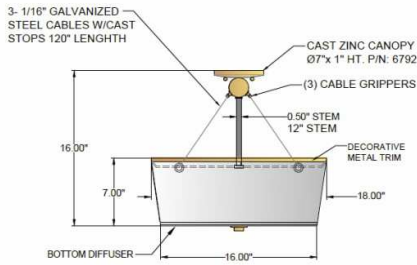

1233 W St. Georges Ave., Linden, NJ 07036 * 908-925-7500* 908-925-9240

SPECIFICATIONS

SF-6792-145-09-773FG	Semi Flush
Model Number	Type
Orleans	
Name	Project
	QTY

Describe Special Modifications

Warranty: 1-Year Limited Warranty.
Complete warranty terms located at: www.litetopslampshades.com