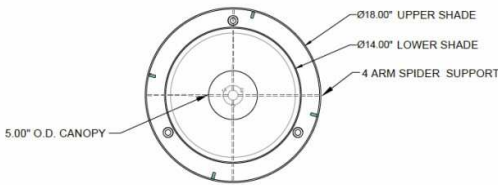

1233 W St. Georges Ave., Linden, NJ 07036 * 908-925-7500* 908-925-9240

SPECIFICATIONS

SF-6792-145-09-773FG	Semi Flush
Model Number	Type
Orleans	
Name	Project
	QTY

Describe Special Modifications

Warranty: 1-Year Limited Warranty.
Complete warranty terms located at: www.litetopslampshades.com

CATALOG NUMBER Example: SF-6792-145-09-773FG-LEDMOD2700K-120V						
Hardware Style Code	Fabric/Material/Color Options	Series Code	Finish Options	Lamping	Voltage	Other Size Options
SF-6792	115-01 White Linen 115-05 Off White Linen 115-62 Black Linen 115-73 Gray Butcher Linen 115-96 Red Linen 124-70 Teal Pongee Silk 136-50 Platinum Silkscreen 142-01 Global White 143-26 Geneva Linen Ash 145-01 White Aberdeen 145-09 Cream Aberdeen 174-21 Tan Silk Shantung 174-25 Chocolate Silk Shantung More options at www.litetopslampshades.com	773	APW - Aged Pewter GWH - Gloss White MBK - Matte Black OB - Oil Rubbed Bronze SN - Satin Nickel FG - French Gold	E26X2 - 2 Medium Based GU24X2 - 2 GU24 CFL LEDMOD2700K - LED Module, 2700K, 2600 LM Per Board LEDMOD3000K - LED Module, 3000K, 2680 LM Per Board LEDMOD3500K - LED Module, 3500K, 2720 LM Per Board LEDMOD4000K - LED Module, 4000K, 2820 LM Per Board (Accepts 1 Board)	120V 120V 277V 277V	