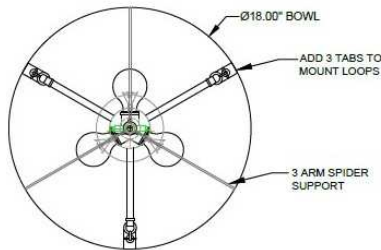

1233 W St. Georges Ave., Linden, NJ 07036 * 908-925-7500* 908-925-9240

SPECIFICATIONS

SF-6792-115-01-443OB	Semi Flush mount
Model Number	Type
Bowl	
Name	Project
	QTY

Describe Special Modifications

Warranty: 1-Year Limited Warranty,
Complete warranty terms located at: www.litetopslampshades.com