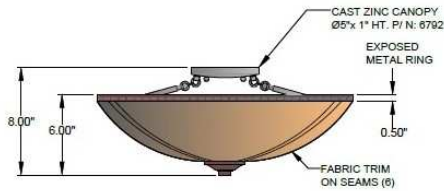

1233 W St. Georges Ave., Linden, NJ 07036 * 908-925-7500* 908-925-9240

SPECIFICATIONS

SF-6792-115-01-443OB	Semi Flush mount
Model Number	Type
Bowl	
Name	Project
	QTY

Describe Special Modifications

Warranty: 1-Year Limited Warranty,
Complete warranty terms located at: www.litetopslampshades.com