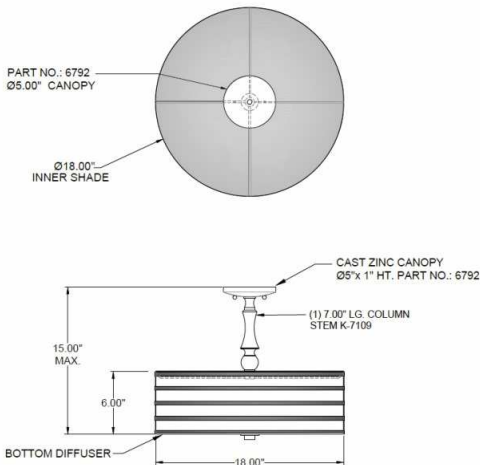

1233 W St. Georges Ave., Linden, NJ 07036 * 908-925-7500* 908-925-9240

SPECIFICATIONS

SF-6792-115-01-3TR-253SN Model Number	Semi Flush Type
Striped Drums Name	Project
	QTY

Describe Special Modifications

Warranty: 1-Year Limited Warranty.
Complete warranty terms located at: www.litetopslampshades.com

CATALOG NUMBER Example: SF-6792-115-01-3TR-253SN-LEDMOD2700K-120V						
Hardware Style Code	Fabric/Material/Color Options	Series Code	Finish Options	Lamping	Voltage	Other Size Options
SF-6792	115-01 White Linen 115-05 Off White Linen 115-62 Black Linen 115-73 Gray Butcher Linen 115-96 Red Linen 124-70 Teal Pongee Silk 136-50 Platinum Silkscreen 142-01 Global White 143-26 Geneva Linen Ash 145-01 White Aberdeen 145-09 Cream Aberdeen 174-21 Tan Silk Shantung 174-25 Chocolate Silk Shantung More options at www.litetopslampshades.com	253	APW - Aged Pewter GWH - Gloss White MBK - Matte Black OB - Oil Rubbed Bronze SN - Satin Nickel	E26X2 - 2 Medium Based GU24X2 - 2 GU24 CFL LEDMOD2700K - LED Module, 2700K, 2600 LM Per Board LEDMOD3000K - LED Module, 3000K, 2680 LM Per Board LEDMOD3500K - LED Module, 3500K, 2720 LM Per Board LEDMOD4000K - LED Module, 4000K, 2820 LM Per Board (Accepts 1 Board)	120V 120V 277V 277V	