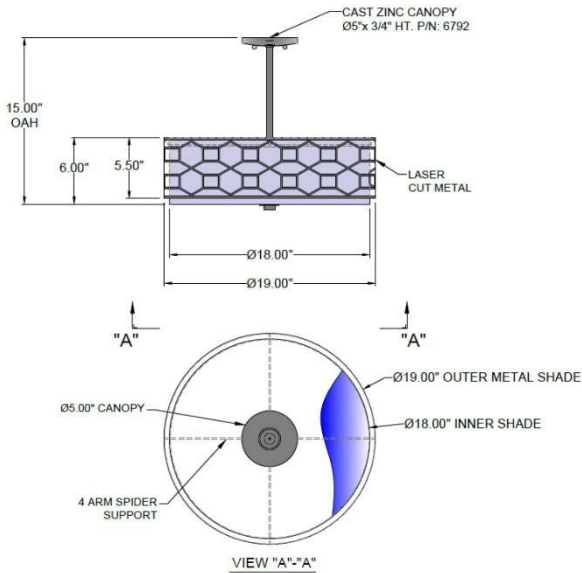

1233 W St. Georges Ave., Linden, NJ 07036 * 908-925-7500* 908-925-9240

SPECIFICATIONS

SF-6792-115-01-2043-SN	Semi Flush
Model Number	Type
Gem Style Laser Cut Semi Flush	Project
Name	QTY

Describe Special Modifications

Warranty: 1-Year Limited Warranty.
Complete warranty terms located at: www.litetops.com

CATALOG NUMBER						
Example: SF-6792-115-01-2043-SN-E26X2-120V						
Hardware Style Code	Fabric/Material/Color Options	Series Code	Finish Options	Lamping	Voltage	Other Size Options
SF- 6792	Outer LCM - Laser Cut Metal Inner 115-01 White Linen 115-05 Off White Linen 115-62 Black Linen 115-73 Gray Butcher Linen 115-96 Red Linen 124-70 Teal Pongee Silk 142-01 Global White 143-26 Geneva Linen Ash 143-27 Oatmeal Linen 145-01 White Aberdeen 145-09 Cream Aberdeen 174-21 Tan Silk Shantung 174-25 Chocolate Silk Shantung 189-21 Tan Shadow More options at www.litetops.com	2043	APW - Aged Pewter DB - Dark Bronze GWH - Gloss White MBK - Matte Black OB - Oil Rubbed Bronze OCB - Oculux Bronze SN - Satin Nickel SVPC - Silver Powder Coat	E26X2 - 2 Medium Based GU24X2 - 2 GU24 CFL LEDMOD2700K - LED Module, 2700K, 2600 LM Per Board LEDMOD3000K - LED Module, 3000K, 2680 LM Per Board LEDMOD3500K - LED Module, 3500K, 2720 LM Per Board LEDMOD4000K - LED Module, 4000K, 2820 LM Per Board (Accepts 1 LED Board Per Fixture)	120V 120V 277V 277V	