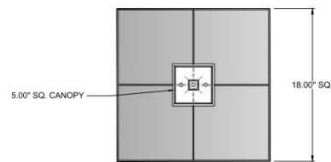

1233 W St. Georges Ave., Linden, NJ 07036 * 908-925-7500* 908-925-9240

SPECIFICATIONS

SF-6791-11E-01-113SN	Semi Flush
Model Number	Type
Squares	
Name	Project
	QTY

Describe Special Modifications

Warranty: 1-Year Limited Warranty.
Complete warranty terms located at: www.litetopslampshades.com