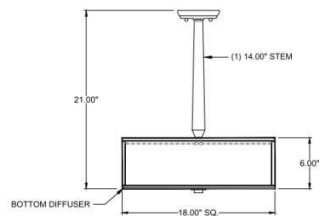

1233 W St. Georges Ave., Linden, NJ 07036 * 908-925-7500* 908-925-9240

SPECIFICATIONS

SF-6791-11E-01-113SN	Semi Flush
Model Number	Type
Squares	
Name	Project
	QTY

Describe Special Modifications

Warranty: 1-Year Limited Warranty.
Complete warranty terms located at: www.litetopslampshades.com

CATALOG NUMBER Example: SF-6791-11E-01-113SN-LEDMOD2700K-120V						
Hardware Style Code	Fabric/Material/Color Options	Series Code	Finish Options	Lamping	Voltage	Other Size Options
SF-6791	115-01 White Linen 115-05 Off White Linen 115-62 Black Linen 115-73 Gray Butcher Linen 115-96 Red Linen 124-70 Teal Pongee Silk 136-50 Platinum Silkscreen 142-01 Global White 143-26 Geneva Linen Ash 145-01 White Aberdeen 145-09 Cream Aberdeen 174-21 Tan Silk Shantung 174-25 Chocolate Silk Shantung 11E-01 - White Burlap More options at www.litetopslampshades.com	113	APW - Aged Pewter GWH - Gloss White MBK - Matte Black OB - Oil Rubbed Bronze SN - Satin Nickel	E26X2 - 2 Medium Based GU24X2 - 2 GU24 CFL LEDMOD2700K - LED Module, 2700K, 2600 LM Per Board LEDMOD3000K - LED Module, 3000K, 2680 LM Per Board LEDMOD3500K - LED Module, 3500K, 2720 LM Per Board LEDMOD4000K - LED Module, 4000K, 2820 LM Per Board	120V 120V 277V 277V	