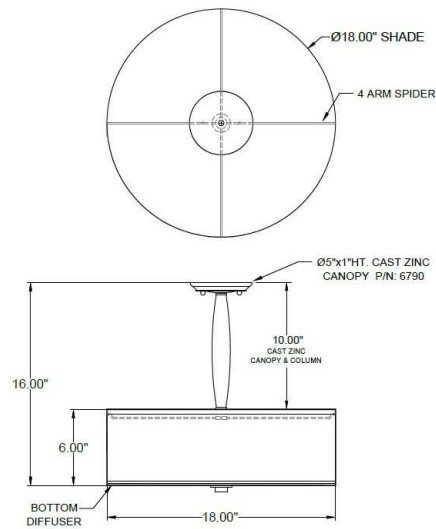

1233 W St. Georges Ave., Linden, NJ 07036 * 908-925-7500* 908-925-9240

SPECIFICATIONS

SF-6790-136-47-103SN	Semi Flush
Model Number	Type
Drum	
Name	Project
	QTY

Describe Special Modifications

Warranty: 1-Year Limited Warranty.
Complete warranty terms located at: www.litetopslampshades.com

CATALOG NUMBER Example: SF-6790-136-47-103SN - LEDMOD2700K - 120V						
Hardware Style Code	Fabric/Material/Color Options	Series Code	Finish Options	Lamping	Voltage	Other Size Options
SF-6790	115-01 White Linen 115-05 Off White Linen 115-62 Black Linen 115-73 Gray Butcher Linen 115-96 Red Linen 124-70 Teal Pongee Silk 136-50 Platinum Silkscreen 142-01 Global White 143-26 Geneva Linen Ash 145-01 White Aberdeen 145-09 Cream Aberdeen 174-21 Tan Silk Shantung 174-25 Chocolate Silk Shantung More options at www.litetopslampshades.com	103	APW - Aged Pewter GWH- Gloss White MBK - Matte Black OB- Oil Rubbed Bronze SN - Satin Nickel	E26X2 - 2 Medium Based GU24X2 - 2 GU24 CFL LEDMOD2700K - LED Module, 2700K, 2600 LM Per Board LEDMOD3000K - LED Module, 3000K, 2680 LM Per Board LEDMOD3500K - LED Module, 3500K, 2720 LM Per Board LEDMOD4000K - LED Module, 4000K, 2820 LM Per Board	120V 120V 277V 277V