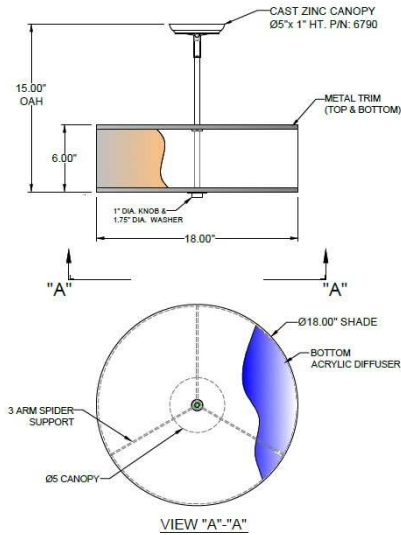

CATALOG NUMBER Example: SF-6790-115-01-963SN -E26X2-120V						
Hardware Style Code	Fabric/Material/Color Options	Series Code	Finish Options	Lamping	Voltage	Other Size Options
SF-6790	115-01 White Linen 115-05 Off White Linen 115-62 Black Linen 115-73 Gray Butcher Linen 115-96 Red Linen 124-70 Teal Pongee Silk 136-50 Platinum Silkscreen 142-01 Global White 143-26 Geneva Linen Ash 145-01 White Aberdeen 145-09 Cream Aberdeen 174-21 Tan Silk Shantung 174-25 Chocolate Silk Shantung More options at Litetops.com	963	AB - Antique Brass APW - Aged Pewter DW - Distressed White GWH - Gloss White MBK - Matte Black OB - Oxidized Bronze OCB - Oculux Bronze ORB - Oil Rubbed Bronze PHB - Polished Honey Brass PW - Pewter RST - Rust SN - Satin Nickel FWH - Flat White SVPC - Silver Powder Coat More options at www.stiffel.com	E26X2 - 2 Medium Based GU24X2 - 2 GU24 CFL	120V 120V	