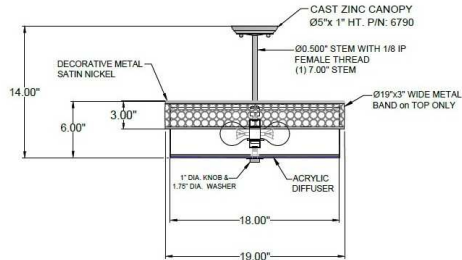

CATALOG NUMBER Example: SF-6790-115-01-603OB-LEDMOD2700K-120V						
Hardware Style Code	Fabric/Material/Color Options	Series Code	Finish Options	Lamping	Voltage	Other Size Options
SF-6790	115-01 White Linen 115-05 Off White Linen 115-62 Black Linen 115-73 Gray Butcher Linen 115-96 Red Linen 124-70 Teal Pongee Silk 136-50 Platinum Silkscreen 142-01 Global White 143-26 Geneva Linen Ash 145-01 White Aberdeen 145-09 Cream Aberdeen 174-21 Tan Silk Shantung 174-25 Chocolate Silk Shantung More options at www.litetopslampshades.com	603	APW - Aged Pewter GWH - Gloss White MBK - Matte Black OB - Oil Rubbed Bronze SN - Satin Nickel	E26X2 - 2 Medium Based GU24X2 - 2 GU24 CFL LEDMOD2700K - LED Module, 2700K, 2600 LM Per Board LEDMOD3000K - LED Module, 3000K, 2680 LM Per Board LEDMOD3500K - LED Module, 3500K, 2720 LM Per Board LEDMOD4000K - LED Module, 4000K, 2820 LM Per Board (Accepts 1 Board)	120V 120V 277V 277V	