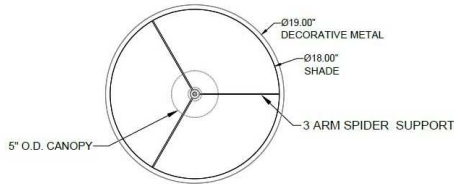

1233 W St. Georges Ave., Linden, NJ 07036 * 908-925-7500* 908-925-9240

SPECIFICATIONS

SF-6790-115-01-603OB Model Number	Semi Flush Type
Aurora Name	Project
	QTY

Describe Special Modifications

Warranty: 1-Year Limited Warranty,
Complete warranty terms located at: www.litetopslampshades.com

CATALOG NUMBER Example: SF-6790-115-01-603OB-LEDMOD2700K-120V						
Hardware Style Code	Fabric/Material/Color Options	Series Code	Finish Options	Lamping	Voltage	Other Size Options
SF-6790	115-01 White Linen 115-05 Off White Linen 115-62 Black Linen 115-73 Gray Butcher Linen 115-96 Red Linen 124-70 Teal Pongee Silk 136-50 Platinum Silkscreen 142-01 Global White 143-26 Geneva Linen Ash 145-01 White Aberdeen 145-09 Cream Aberdeen 174-21 Tan Silk Shantung 174-25 Chocolate Silk Shantung More options at www.litetopslampshades.com	603	APW - Aged Pewter GWH - Gloss White MBK - Matte Black OB - Oil Rubbed Bronze SN - Satin Nickel	E26X2 - 2 Medium Based GU24X2 - 2 GU24 CFL LEDMOD2700K - LED Module, 2700K, 2600 LM Per Board LEDMOD3000K - LED Module, 3000K, 2680 LM Per Board LEDMOD3500K - LED Module, 3500K, 2720 LM Per Board LEDMOD4000K - LED Module, 4000K, 2820 LM Per Board (Accepts 1 Board)	120V 120V 277V 277V	