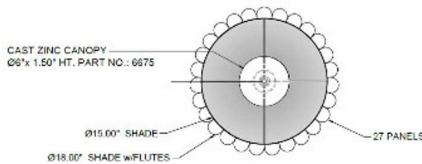

1233 W St. Georges Ave., Linden, NJ 07036 * 908-925-7500* 908-925-9240

SPECIFICATIONS

SF-6675-115-09-163SN	Semi Flush
Model Number	Type
Fluted	Project
Name	QTY

Describe Special Modifications

Warranty: 1-Year Limited Warranty,
Complete warranty terms located at: www.litetopslampshades.com

CATALOG NUMBER
Example:PD-6675-115-09-163SN06OB -LEDMOD2700K-120V

Hardware Style Code	Fabric/Material/Color Options	Series Code	Finish Options	Lamping	Voltage	Other Size Options
SF-6675	115-01 White Linen 115-05 Off White Linen 115-62 Black Linen 115-73 Gray Butcher Linen 115-96 Red Linen 124-70 Teal Pongee Silk 136-50 Platinum Silkscreen 142-01 Global White 143-26 Geneva Linen Ash 145-01 White Aberdeen 145-09 Cream Aberdeen 174-21 Tan Silk Shantung 174-25 Chocolate Silk Shantung More options at www.litetopslampshades.com	163	APW - Aged Pewter GWH - Gloss White MBK - Matte Black OB - Oil Rubbed Bronze SN - Satin Nickel	E26X2 -2 Medium Based GU24X2 - 2 GU24 CFL LEDMOD2700K - LED Module, 2700K, 2600 LM Per Board LEDMOD3000K - LED Module, 3000K, 2680 LM Per Board LEDMOD3500K - LED Module, 3500K, 2720 LM Per Board LEDMOD4000K - LED Module, 4000K, 2820 LM Per Board (Accepts 1 Board)	120V 120V 277V 277V	