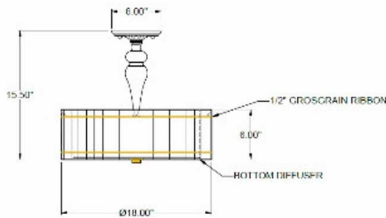

1233 W St. Georges Ave., Linden, NJ 07036 * 908-925-7500* 908-925-9240

SPECIFICATIONS

SF-6675-115-09-163SN	Semi Flush
Model Number	Type
Fluted	Project
Name	QTY

Describe Special Modifications

Warranty: 1-Year Limited Warranty,
Complete warranty terms located at: www.litetopslampshades.com