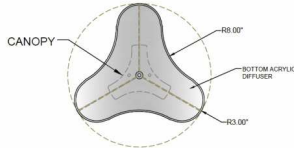

1233 W St. Georges Ave., Linden, NJ 07036 * 908-925-7500* 908-925-9240

SPECIFICATIONS

SF-6639-136-50-303SN	Semi Flush
Model Number	Type
Triad	
Name	Project
	QTY

Describe Special Modifications

Warranty: 1-Year Limited Warranty.
Complete warranty terms located at: www.litetopslampshades.com

CATALOG NUMBER Example: SF-6639-136-50-303SN-LEDMOD2700K-120V						
Hardware Style Code	Fabric/Material/Color Options	Series Code	Finish Options	Lamping	Voltage	Other Size Options
SF-6639	115-01 White Linen 115-05 Off White Linen 115-62 Black Linen 115-73 Gray Butcher Linen 115-96 Red Linen 124-70 Teal Pongee Silk 136-50 Platinum Silkscreen 142-01 Global White 143-26 Geneva Linen Ash 145-01 White Aberdeen 145-09 Cream Aberdeen 174-21 Tan Silk Shantung 174-25 Chocolate Silk Shantung More options at www.litetopslampshades.com	303	APW - Aged Pewter GWH - Gloss White MBK - Matte Black OB - Oil Rubbed Bronze SN - Satin Nickel	E26X2 - 2 Medium Based GU24X2 - 2 GU24 CFL LEDMOD2700K - LED Module, 2700K, 2600 LM Per Board LEDMOD3000K - LED Module, 3000K, 2680 LM Per Board LEDMOD3500K - LED Module, 3500K, 2720 LM Per Board LEDMOD4000K - LED Module, 4000K, 2820 LM Per Board (Accepts 1 Board)	120V 120V 277V 277V	