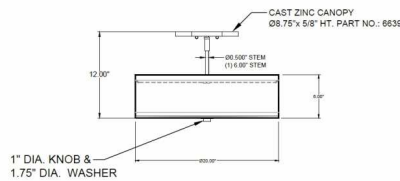

1233 W St. Georges Ave., Linden, NJ 07036 * 908-925-7500* 908-925-9240

SPECIFICATIONS

SF-6639-136-50-303SN	Semi Flush
Model Number	Type
Triad	
Name	Project
	QTY

Describe Special Modifications

Warranty: 1-Year Limited Warranty.
Complete warranty terms located at: www.litetopslampshades.com

CATALOG NUMBER Example: SF-6639-136-50-303SN-LEDMOD2700K-120V						
Hardware Style Code	Fabric/Material/Color Options	Series Code	Finish Options	Lamping	Voltage	Other Size Options
SF-6639	115-01 White Linen 115-05 Off White Linen 115-62 Black Linen 115-73 Gray Butcher Linen 115-96 Red Linen 124-70 Teal Pongee Silk 136-50 Platinum Silkscreen 142-01 Global White 143-26 Geneva Linen Ash 145-01 White Aberdeen 145-09 Cream Aberdeen 174-21 Tan Silk Shantung 174-25 Chocolate Silk Shantung More options at www.litetopslampshades.com	303	APW - Aged Pewter GWH - Gloss White MBK - Matte Black OB - Oil Rubbed Bronze SN - Satin Nickel	E26X2 - 2 Medium Based GU24X2 - 2 GU24 CFL LEDMOD2700K - LED Module, 2700K, 2600 LM Per Board LEDMOD3000K - LED Module, 3000K, 2680 LM Per Board LEDMOD3500K - LED Module, 3500K, 2720 LM Per Board LEDMOD4000K - LED Module, 4000K, 2820 LM Per Board (Accepts 1 Board)	120V 120V 277V 277V	