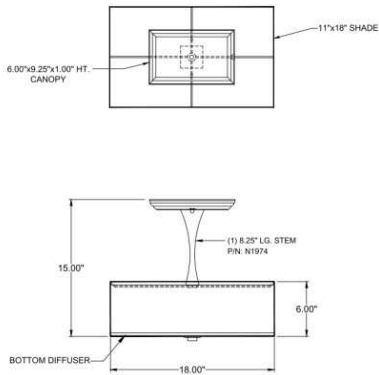

1233 W St. Georges Ave., Linden, NJ 07036 * 908-925-7500* 908-925-9240

SPECIFICATIONS

SF-6531-143-26-133SN	Semi Flush
Model Number	Type
Rectangle	
Name	Project
	QTY

Describe Special Modifications

Warranty: 1-Year Limited Warranty.
Complete warranty terms located at: www.litetopslampshades.com

CATALOG NUMBER						
Example: SF-6531-143-26-133SN-LEDMOD2700K-120V						
Hardware Style Code	Fabric/Material/Color Options	Series Code	Finish Options	Lamping	Voltage	Other Size Options
SF-6531	115-01 White Linen 115-05 Off White Linen 115-62 Black Linen 115-73 Gray Butcher Linen 115-96 Red Linen 124-70 Teal Pongee Silk 136-50 Platinum Silkscreen 142-01 Global White 143-26 Geneva Linen Ash 145-01 White Aberdeen 145-09 Cream Aberdeen 174-21 Tan Silk Shantung 174-25 Chocolate Silk Shantung More options at www.litetopslampshades.com	133	APW - Aged Pewter GWH - Gloss White MBK - Matte Black OB - Oil Rubbed Bronze SN - Satin Nickel FG - French Gold	E26X2 - 2 Medium Based GU24X2 - 2 GU24 CFL LEDMOD2700K - LED Module, 2700K, 2600 LM Per Board LEDMOD3000K - LED Module, 3000K, 2680 LM Per Board LEDMOD3500K - LED Module, 3500K, 2720 LM Per Board LEDMOD4000K - LED Module, 4000K, 2820 LM Per Board (Accepts 1 Board)	120V 120V 277V 277V	