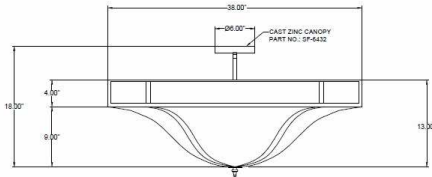

1233 W St. Georges Ave., Linden, NJ 07036 * 908-925-7500* 908-925-9240

SPECIFICATIONS

SF-6432-136-05-634SN Model Number	Semi Flush Type
Royal Name	Project
	QTY

Describe Special Modifications

Warranty: 1-Year Limited Warranty.
Complete warranty terms located at: www.litetopslampshades.com

CATALOG NUMBER Example: SF-6432-136-05-634SN-LEDMOD2700K-120V						
Hardware Style Code	Fabric/Material/Color Options	Series Code	Finish Options	Lamping	Voltage	Other Size Options
SF-6432	115-01 White Linen 115-05 Off White Linen 115-62 Black Linen 115-73 Gray Butcher Linen 115-96 Red Linen 124-70 Teal Pongee Silk 136-50 Platinum Silkscreen 142-01 Global White 143-26 Geneva Linen Ash 145-01 White Aberdeen 145-09 Cream Aberdeen 174-21 Tan Silk Shantung 174-25 Chocolate Silk Shantung More options at www.litetopslampshades.com	634	APW - Aged Pewter GWH - Gloss White MBK - Matte Black OB - Oil Rubbed Bronze SN - Satin Nickel	E26X4 - 4 Medium Based GU24X4 - 4 GU24 CFL LEDMOD2700K - LED Module, 2700K, 2600 LM Per Board LEDMOD3000K - LED Module, 3000K, 2680 LM Per Board LEDMOD3500K - LED Module, 3500K, 2720 LM Per Board LEDMOD4000K - LED Module, 4000K, 2820 LM Per Board	120V 120V 277V 277V	