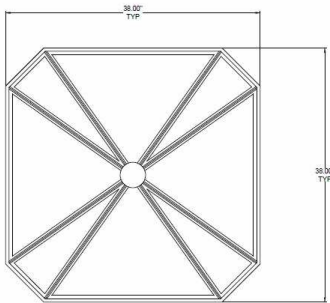

1233 W St. Georges Ave., Linden, NJ 07036 * 908-925-7500* 908-925-9240

SPECIFICATIONS

SF-6432-136-05-634SN Model Number	Semi Flush Type
Royal Name	Project
	QTY

Describe Special Modifications

Warranty: 1-Year Limited Warranty.
Complete warranty terms located at: www.litetopslampshades.com