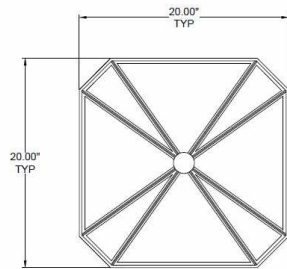

CATALOG NUMBER						
Example: SF-6432-136-05-633SN-LEDMOD2700K-120V						
Hardware Style Code	Fabric/Material/Color Options	Series Code	Finish Options	Lamping	Voltage	Other Size Options
SF-6432	115-01 White Linen 115-05 Off White Linen 115-62 Black Linen 115-73 Gray Butcher Linen 115-96 Red Linen 124-70 Teal Pongee Silk 136-50 Platinum Silkscreen 142-01 Global White 143-26 Geneva Linen Ash 145-01 White Aberdeen 145-09 Cream Aberdeen 174-21 Tan Silk Shantung 174-25 Chocolate Silk Shantung More options at www.litetopslampshades.com	633	APW - Aged Pewter GWH - Gloss White MBK - Matte Black OB - Oil Rubbed Bronze SN - Satin Nickel	E26X2 - 2 Medium Based GU24X2 - 2 GU24 CFL LEDMOD2700K - LED Module, 2700K, 2600 LM Per Board LEDMOD3000K - LED Module, 3000K, 2680 LM Per Board LEDMOD3500K - LED Module, 3500K, 2720 LM Per Board LEDMOD4000K - LED Module, 4000K, 2820 LM Per Board (Accepts 1 Board)	120V 120V 277V 277V	