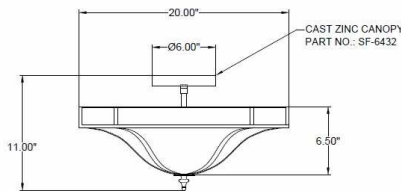

CATALOG NUMBER						
Example: SF-6432-136-05-633SN-LEDMOD2700K-120V						
Hardware Style Code	Fabric/Material/Color Options	Series Code	Finish Options	Lamping	Voltage	Other Size Options
SF-6432	115-01 White Linen 115-05 Off White Linen 115-62 Black Linen 115-73 Gray Butcher Linen 115-96 Red Linen 124-70 Teal Pongee Silk 136-50 Platinum Silkscreen 142-01 Global White 143-26 Geneva Linen Ash 145-01 White Aberdeen 145-09 Cream Aberdeen 174-21 Tan Silk Shantung 174-25 Chocolate Silk Shantung More options at www.litetopslampshades.com	633	APW - Aged Pewter GWH - Gloss White MBK - Matte Black OB - Oil Rubbed Bronze SN - Satin Nickel	E26X2 - 2 Medium Based GU24X2 - 2 GU24 CFL LEDMOD2700K - LED Module, 2700K, 2600 LM Per Board LEDMOD3000K - LED Module, 3000K, 2680 LM Per Board LEDMOD3500K - LED Module, 3500K, 2720 LM Per Board LEDMOD4000K - LED Module, 4000K, 2820 LM Per Board (Accepts 1 Board)	120V 120V 277V 277V	