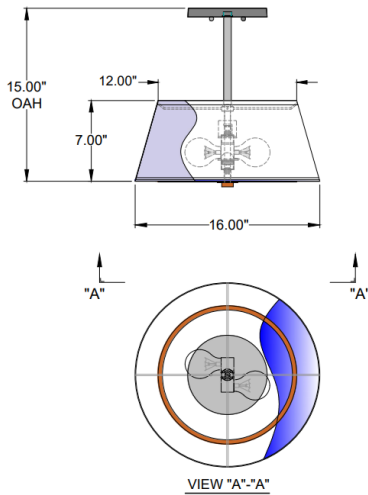

1233 W St. Georges Ave., Linden, NJ 07036 * 908-925-7500* 908-925-9240

SPECIFICATIONS

SF-5855-145-09-2013-OB	Semi Flushmount
Model Number	Type
Ion	Project
Name	QTY

Describe Special Modifications

Warranty: 1-Year Limited Warranty,
Complete warranty terms located at: www.litetopslampshades.com

CATALOG NUMBER						
Example: SF-5855-145-09-2013-OB-LEDMOD27000K-120V						
Hardware Style Code	Fabric/Material/Color Options	Series Code	Finish Options	Lamping	Voltage	Other Size Options
FM-5855	115-01 White Linen 115-05 Off White Linen 115-62 Black Linen 115-73 Gray Butcher Linen 115-96 Red Linen 124-70 Teal Pongee Silk 136-50 Platinum Silkscreen 142-01 Global White 143-26 Geneva Linen Ash 145-01 White Aberdeen 145-09 Cream Aberdeen 174-21 Tan Silk Shantung 174-25 Chocolate Silk Shantung More options at www.litetopslampshades.com	2013	APW - Aged Pewter GWH - Gloss White MBK - Matte Black OB - Oil Rubbed Bronze RST - Rust SGD – Sun Gold SN - Satin Nickel SVPC – Silver Powder Coat	E26X2 - 2 Medium Based GU24X2 2 GU24 CFL LEDMOD2700K - LED Module, 2700K, 2600 LM Per Board LEDMOD3000K - LED Module, 3000K, 2680 LM Per Board LEDMOD3500K - LED Module, 3500K, 2720 LM Per Board LEDMOD4000K - LED Module, 4000K, 2820 LM Per Board (Accepts 1 Board)	120V 120V 277V 277V	