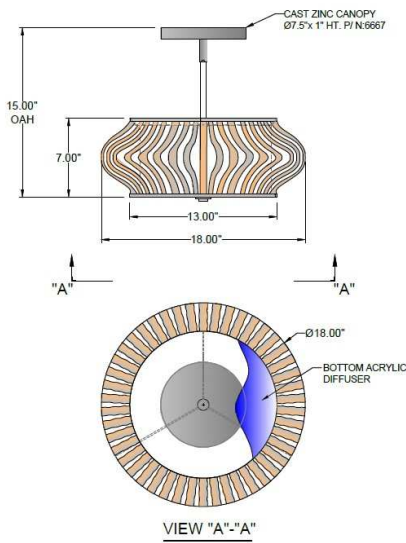

1233 W St. Georges Ave., Linden, NJ 07036 * 908-925-7500* 908-925-9240

SPECIFICATIONS

SF-5855-115-76-903SN	Semi Flush mount
Model Number	Type
Moderno	Project
Name	QTY

Describe Special Modifications

Warranty: 1-Year Limited Warranty,
Complete warranty terms located at: www.litetopslampshades.com

CATALOG NUMBER Example: SF-5855-115-76-903SN -LEDMOD2700K-120V						
Hardware Style Code	Fabric/Material/Color Options	Series Code	Finish Options	Lamping	Voltage	Other Size Options
SF-5855	115-01 White Linen 115-05 Off White Linen 115-62 Black Linen 115-73 Gray Butcher Linen 115-96 Red Linen 124-70 Teal Pongee Silk 136-50 Platinum Silkscreen 142-01 Global White 143-26 Geneva Linen Ash 145-01 White Aberdeen 145-09 Cream Aberdeen 174-21 Tan Silk Shantung 174-25 Chocolate Silk Shantung 115-76 Federal Blue Butcher Linen More options at www.litetopslampshades.com	903	APW - Aged Pewter GWH- Gloss White MBK - Matte Black OB- Oil Rubbed Bronze SN - Satin Nickel	E26X2 - 2Medium Based GU24X2 - 2 GU24 CFL LEDMOD2700K - LED Module, 2700K, 2600 LM Per Board LEDMOD3000K - LED Module, 3000K, 2680 LM Per Board LEDMOD3500K - LED Module, 3500K, 2720 LM Per Board LEDMOD4000K - LED Module, 4000K, 2820 LM Per Board (Accepts 1 Board)	120V 120V 277V 277V	