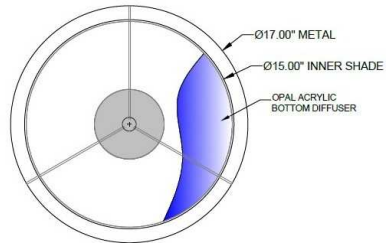

1233 W St. Georges Ave., Linden, NJ 07036 * 908-925-7500* 908-925-9240

SPECIFICATIONS

SF-5855-115-05-863H-SVPC	Semi Flush
Model Number	Type
Honey Comb Laser Cut Drum	Project
Name	QTY

Describe Special Modifications

Warranty: 1-Year Limited Warranty,
Complete warranty terms located at: www.litetopslampshades.com

CATALOG NUMBER Example: SF-5855-115-05-863H-SVPC -LEDMOD2700K-120V						
Hardware Style Code	Fabric/Material/Color Options	Series Code	Finish Options	Lamping	Voltage	Other Size Options
SF-5855	Outer LCM - Laser Cut Metal Inner 115-01 White Linen 115-05 Off White Linen 115-62 Black Linen 115-96 Red Linen 124-70 Teal Pongee Silk 136-50 Platinum Silkscreen 143-26 Geneva Linen Ash More options at www.litetopslampshades.com	863F	APW - Aged Pewter GLWH- Gloss White MBK - Matte Black OB- Oil Rubbed Bronze SN - Satin Nickel SVPC - Silver Powder Coat OCB - Oculux Bronze	E26X3 - 3 Medium Based GU24X3 - 3 GU24 CFL LEDMOD2700K - LED Module, 2700K, 2600 LM Per Board LEDMOD3000K - LED Module, 3000K, 2680 LM Per Board LEDMOD3500K - LED Module, 3500K, 2720 LM Per Board LEDMOD4000K - LED Module, 4000K, 2820 LM Per Board (Accepts One Board)	120V 120V 277V 277V	