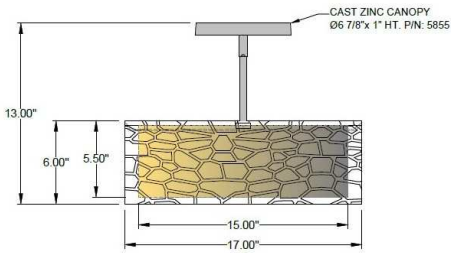

1233 W St. Georges Ave., Linden, NJ 07036 * 908-925-7500* 908-925-9240

SPECIFICATIONS

SF-5855-115-05-863H-SVPC	Semi Flush
Model Number	Type
Honey Comb Laser Cut Drum	Project
Name	QTY

Describe Special Modifications

Warranty: 1-Year Limited Warranty,
Complete warranty terms located at: www.litetopslampshades.com

CATALOG NUMBER Example: SF-5855-115-05-863H-SVPC -LEDMOD2700K-120V						
Hardware Style Code	Fabric/Material/Color Options	Series Code	Finish Options	Lamping	Voltage	Other Size Options
SF-5855	Outer LCM - Laser Cut Metal Inner 115-01 White Linen 115-05 Off White Linen 115-62 Black Linen 115-96 Red Linen 124-70 Teal Pongee Silk 136-50 Platinum Silkscreen 143-26 Geneva Linen Ash More options at www.litetopslampshades.com	863F	APW - Aged Pewter GLWH- Gloss White MBK - Matte Black OB- Oil Rubbed Bronze SN - Satin Nickel SVPC - Silver Powder Coat OCB - Oculux Bronze	E26X3 - 3 Medium Based GU24X3 - 3 GU24 CFL LEDMOD2700K - LED Module, 2700K, 2600 LM Per Board LEDMOD3000K - LED Module, 3000K, 2680 LM Per Board LEDMOD3500K - LED Module, 3500K, 2720 LM Per Board LEDMOD4000K - LED Module, 4000K, 2820 LM Per Board (Accepts One Board)	120V 120V 277V 277V	