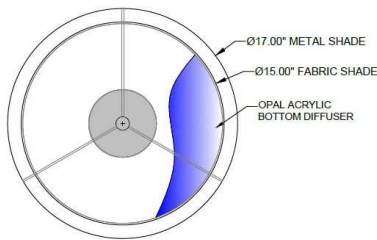

1233 W St. Georges Ave., Linden, NJ 07036 * 908-925-7500* 908-925-9240

SPECIFICATIONS

SF-5855-115-05-863R-OCB	Semi Flush
Model Number	Type
Rectangle Laser Cut Drum	
Name	Project
	QTY

Describe Special Modifications

Warranty: 1-Year Limited Warranty.
Complete warranty terms located at: www.litetopslampshades.com

CATALOG NUMBER						
Example: SF-5855-115-05-863R-OCB -LEDMOD2700K-120V						
Hardware Style Code	Fabric/Material/Color Options	Series Code	Finish Options	Lamping	Voltage	Other Size Options
SF-5855	Outer LCM - Laser Cut Metal Inner 115-01 White Linen 115-05 Off White Linen 115-62 Black Linen 115-96 Red Linen 124-70 Teal Pongee Silk 143-26 Geneva Linen Ash More options at www.litetopslampshades.com	863R	APW - Aged Pewter GLWH - Gloss White MBK - Matte Black OB - Oil Rubbed Bronze SN - Satin Nickel SVPC - Silver Powder Coat OCB - Oculux Bronze	E26X2 - 2 Medium Based GU24X2 - 2 GU24 CFL LEDMOD2700K - LED Module, 2700K, 2600 LM Per Board LEDMOD3000K - LED Module, 3000K, 2680 LM Per Board LEDMOD3500K - LED Module, 3500K, 2720 LM Per Board LEDMOD4000K - LED Module, 4000K, 2820 LM Per Board (Accepts One Board)	120V 120V 277V 277V	