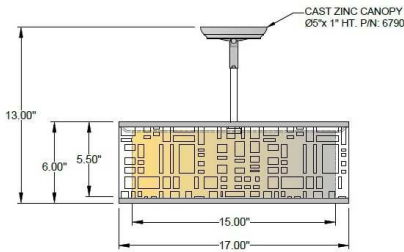

1233 W St. Georges Ave., Linden, NJ 07036 * 908-925-7500* 908-925-9240

SPECIFICATIONS

SF-5855-115-05-863R-OCB	Semi Flush
Model Number	Type
Rectangle Laser Cut Drum	
Name	Project
	QTY

Describe Special Modifications

Warranty: 1-Year Limited Warranty.
Complete warranty terms located at: www.litetopslampshades.com

CATALOG NUMBER						
Example: SF-5855-115-05-863R-OCB -LEDMOD2700K-120V						
Hardware Style Code	Fabric/Material/Color Options	Series Code	Finish Options	Lamping	Voltage	Other Size Options
SF-5855	Outer LCM - Laser Cut Metal Inner 115-01 White Linen 115-05 Off White Linen 115-62 Black Linen 115-96 Red Linen 124-70 Teal Pongee Silk 143-26 Geneva Linen Ash More options at www.litetopslampshades.com	863R	APW - Aged Pewter GLWH - Gloss White MBK - Matte Black OB - Oil Rubbed Bronze SN - Satin Nickel SVPC - Silver Powder Coat OCB - Oculux Bronze	E26X2 - 2 Medium Based GU24X2 - 2 GU24 CFL LEDMOD2700K - LED Module, 2700K, 2600 LM Per Board LEDMOD3000K - LED Module, 3000K, 2680 LM Per Board LEDMOD3500K - LED Module, 3500K, 2720 LM Per Board LEDMOD4000K - LED Module, 4000K, 2820 LM Per Board (Accepts One Board)	120V 120V 277V 277V	