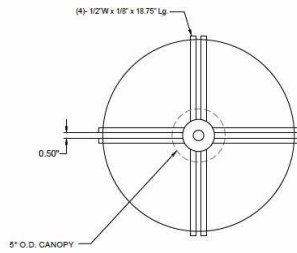

CATALOG NUMBER						
Example: SF-2531-115-01-693OB-LEDMOD2700K-120V						
Hardware Style Code	Fabric/Material/Color Options	Series Code	Finish Options	Lamping	Voltage	Other Size Options
FM-2531	115-01 White Linen 115-05 Off White Linen 115-62 Black Linen 115-73 Gray Butcher Linen 115-96 Red Linen 124-70 Teal Pongee Silk 136-50 Platinum Silkscreen 142-01 Global White 143-26 Geneva Linen Ash 145-01 White Aberdeen 145-09 Cream Aberdeen 174-21 Tan Silk Shantung 174-25 Chocolate Silk Shantung More options at www.litetopslampshades.com	695	APW - Aged Pewter GWH - Gloss White MBK - Matte Black OB - Oil Rubbed Bronze SN - Satin Nickel	E26X2 - 2 Medium Based GU24X2 - 2 GU24 CFL LEDMOD2700K - LED Module, 2700K, 2600 LM Per Board LEDMOD3000K - LED Module, 3000K, 2680 LM Per Board LEDMOD3500K - LED Module, 3500K, 2720 LM Per Board LEDMOD4000K - LED Module, 4000K, 2820 LM Per Board (Accepts 1 Board)	120V 120V 277V 277V	