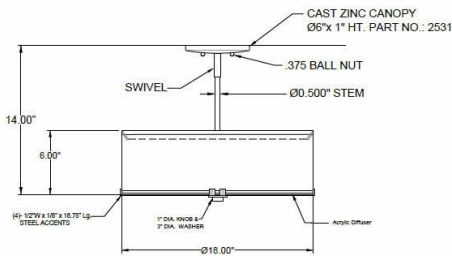

1233 W St. Georges Ave., Linden, NJ 07036 * 908-925-7500* 908-925-9240

SPECIFICATIONS

SF-2531-115-01-693OB	Semi Flush
Model Number	Type
Lexington	Project
Name	QTY

Describe Special Modifications

Warranty: 1-Year Limited Warranty,
Complete warranty terms located at: www.litetopslampshades.com