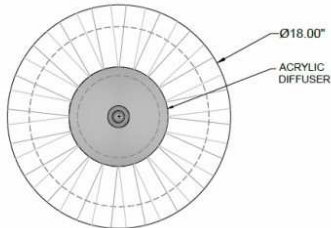

1233 W St. Georges Ave., Linden, NJ 07036 * 908-925-7500* 908-925-9240

SPECIFICATIONS

SF-2111-736-33-383SN Model Number	Semi Flush Type
Flying Saucers Name	Project
	QTY

Describe Special Modifications

Warranty: 1-Year Limited Warranty,
Complete warranty terms located at: www.litetopslampshades.com

CATALOG NUMBER Example: SF-2111-736-33-383SN-LEDMOD2700K-120V						
Hardware Style Code	Fabric/Material/Color Options	Series Code	Finish Options	Lamping	Voltage	Other Size Options
SF-2111	115-01 White Linen 115-05 Off White Linen 115-62 Black Linen 115-73 Gray Butcher Linen 115-96 Red Linen 124-70 Teal Pongee Silk 136-50 Platinum Silkscreen 142-01 Global White 143-26 Geneva Linen Ash 145-01 White Aberdeen 145-09 Cream Aberdeen 174-21 Tan Silk Shantung 174-25 Chocolate Silk Shantung More options at www.litetopslampshades.com	383	APW - Aged Pewter GWH - Gloss White MBK - Matte Black OB - Oil Rubbed Bronze SN - Satin Nickel	E26X2 - 2 Medium Based GU24X2 - 2 GU24 CFL LEDMOD2700K - LED Module, 2700K, 2600 LM Per Board LEDMOD3000K - LED Module, 3000K, 2680 LM Per Board LEDMOD3500K - LED Module, 3500K, 2720 LM Per Board LEDMOD4000K - LED Module, 4000K, 2820 LM Per Board (Accepts 1 Board)	120V 120V 277V 277V	