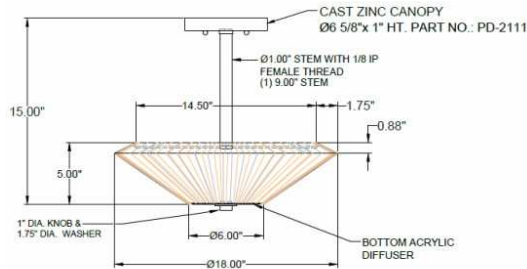

1233 W St. Georges Ave., Linden, NJ 07036 * 908-925-7500* 908-925-9240

SPECIFICATIONS

SF-2111-736-33-383SN Model Number	Semi Flush Type
Flying Saucers Name	Project
	QTY

Describe Special Modifications

Warranty: 1-Year Limited Warranty,
Complete warranty terms located at: www.litetopslampshades.com

CATALOG NUMBER Example: SF-2111-736-33-383SN-LEDMOD2700K-120V						
Hardware Style Code	Fabric/Material/Color Options	Series Code	Finish Options	Lamping	Voltage	Other Size Options
SF-2111	115-01 White Linen 115-05 Off White Linen 115-62 Black Linen 115-73 Gray Butcher Linen 115-96 Red Linen 124-70 Teal Pongee Silk 136-50 Platinum Silkscreen 142-01 Global White 143-26 Geneva Linen Ash 145-01 White Aberdeen 145-09 Cream Aberdeen 174-21 Tan Silk Shantung 174-25 Chocolate Silk Shantung More options at www.litetopslampshades.com	383	APW - Aged Pewter GWH - Gloss White MBK - Matte Black OB - Oil Rubbed Bronze SN - Satin Nickel	E26X2 - 2 Medium Based GU24X2 - 2 GU24 CFL LEDMOD2700K - LED Module, 2700K, 2600 LM Per Board LEDMOD3000K - LED Module, 3000K, 2680 LM Per Board LEDMOD3500K - LED Module, 3500K, 2720 LM Per Board LEDMOD4000K - LED Module, 4000K, 2820 LM Per Board (Accepts 1 Board)	120V 120V 277V 277V	