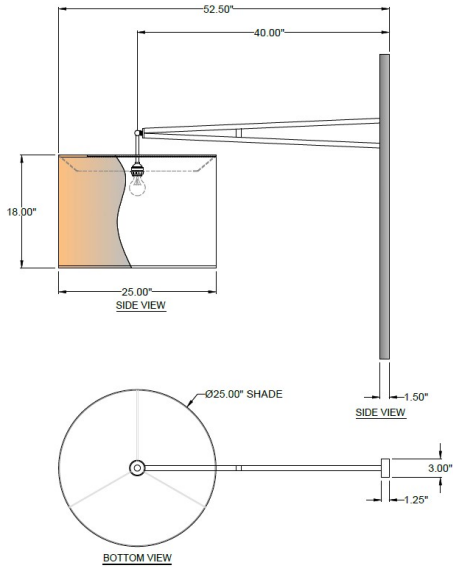

1233 W St. Georges Ave., Linden, NJ 07036 \* 908-925-7500\* 908-925-9240

**SPECIFICATIONS**

<b>WF-ST48X3-L-115-62-MBK</b>	<b>Sconce</b>
Model Number	Type
<b>ADA Sconce</b>	
Name	Project
	QTY

**Describe Special Modifications**

**Warranty:** 1-Year Limited Warranty,  
Complete warranty terms located at: [www.litetopslampshades.com](http://www.litetopslampshades.com)

CATALOG NUMBER Example: WF-ST48X3-L-115-62-MBK -E26X1-120V						
Hardware Style Code	Fabric/Material/Color Options	Series Code	Finish Options	Lamping	Voltage	Other Size Options
WF-ST48X3	115-01 White Linen 115-05 Off White Linen 115-62 Black Linen 115-73 Gray Butcher Linen 115-96 Red Linen 124-70 Teal Pongee Silk 136-50 Platinum Silkscreen 142-01 Global White 143-26 Geneva Linen Ash 145-01 White Aberdeen 145-09 Cream Aberdeen 174-21 Tan Silk Shantung 174-25 Chocolate Silk Shantung <b>More options at</b> <a href="http://www.litetopslampshades.com">www.litetopslampshades.com</a>		AB - Antique Brass APW- Aged Pewter DW- Distressed White GWH - Gloss White MBK - Matte Black OB- Oxidized Bronze OCB - Oculux Bronze ORB - Oil Rubbed Bronze PHB - Polished Honey Brass PW- Pewter RST - Rust SN - Satin Nickel FWH - Flat White SVPC - Powder Coat Silver GL - Gold Leaf <b>More options at</b> <a href="http://www.litetops.com">www.litetops.com</a>	<b>E26X1-1</b> Medium Based <b>GU24X1 -1</b> GU24 CFL	<b>120V</b> 120V	