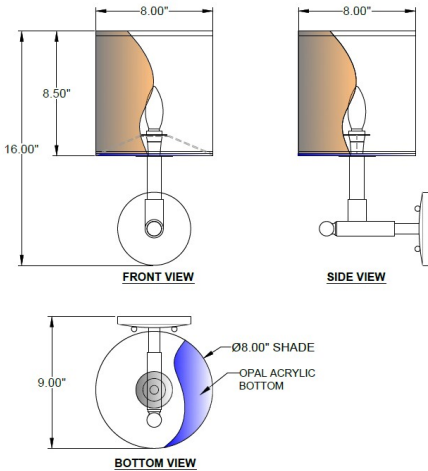

CATALOG NUMBER Example: WF-6792-115-01-1048SN-E12X1-120V						
Hardware Style Code	Fabric/Material/Color Options	Series Code	Finish Options	Lamping	Voltage	Other Size Options
WF-6792	115-01 White Linen 115-05 Off White Linen 115-62 Black Linen 115-73 Gray Butcher Linen 115-96 Red Linen 124-70 Teal Pongee Silk 136-50 Platinum Silksheen 142-01 Global White 143-26 Geneva Linen Ash 145-01 White Aberdeen 145-09 Cream Aberdeen 174-21 Tan Silk Shantung 174-25 Chocolate Silk Shantung More options at www.litetops.com	1048	AB - Antique Brass APW- Aged Pewter DW- Distressed White GWH - Gloss White MBK - Matte Black OB- Oxidized Bronze ORB - Oil Rubbed Bronze OCB - Oculux Bronze PHB - Polished Honey Brass PW- Pewter RST - Rust SN - Satin Nickel FWH - Flat White SVPC - Silver Powder Coat More options at www.litetops.com	E12X1 - 1 Candelabra GU24X1 - 1 GU24 CFL	120V 120V	