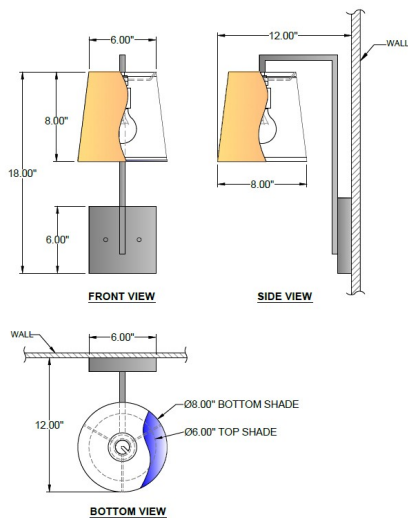

CATALOG NUMBER Example: WF-5802-L-115-01-MBK-E26X1-120V						
Hardware Style Code	Fabric/Material/Color Options	Series Code	Finish Options	Lamping	Voltage	Other Size Options
WF-5802-L	115-01 White Linen 115-05 Off White Linen 115-62 Black Linen 115-73 Gray Butcher Linen 115-96 Red Linen 124-70 Teal Pongee Silk 136-50 Platinum Silkscreen 142-01 Global White 143-26 Geneva Linen Ash 145-01 White Aberdeen 145-09 Cream Aberdeen 174-21 Tan Silk Shantung 174-25 Chocolate Silk Shantung More options at www.litetopslampshades.com		AB - Antique Brass APW- Aged Pewter DW- Distressed White GWH - Gloss White MBK - Matte Black OB- Oxidized Bronze OCB - Oculux Bronze ORB - Oil Rubbed Bronze PHB - Polished Honey Brass PW- Pewter RST - Rust SN - Satin Nickel FWH - Flat White SVPC - Powder Coat Silver GL - Gold Leaf More options at www.litetops.com	E26X1-1 Medium Based GU24X1 1 GU24 CFL	120V 120V	