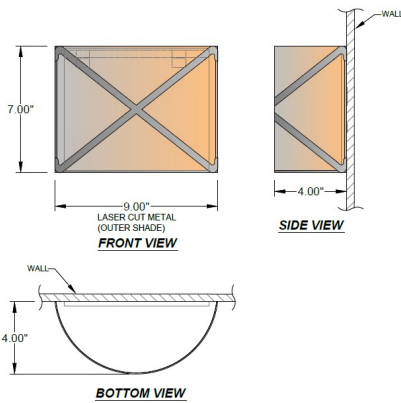

1233 W St. Georges Ave., Linden, NJ 07036 * 908-925-7500* 908-925-9240

SPECIFICATIONS

WF-9X7ST-115-01-LCCH1-SN	Sconce
Model Number	Type
ADA Sconce	
Name	Project
	QTY

Describe Special Modifications

Warranty: 1-Year Limited Warranty,
Complete warranty terms located at: www.litetopslampshades.com

CATALOG NUMBER Example: WF-9X7ST-115-01-LCCH1-SN-E12X2-120V						
Hardware Style Code	Fabric/Material/Color Options	Series Code	Finish Options	Lamping	Voltage	Other Size Options
WF-9X7ST	115-01 White Linen 115-05 Off White Linen 115-62 Black Linen 115-73 Gray Butcher Linen 115-96 Red Linen 124-70 Teal Pongee Silk 136-50 Platinum Silkscreen 142-01 Global White 143-26 Geneva Linen Ash 145-01 White Aberdeen 145-09 Cream Aberdeen 174-21 Tan Silk Shantung 174-25 Chocolate Silk Shantung More options at www.litetopslampshades.com	LCCHI	AB - Antique Brass APW- Aged Pewter DW- Distressed White GWH - Gloss White MBK - Matte Black OB- Oxidized Bronze OCB - Oculux Bronze ORB - Oil Rubbed Bronze PHB - Polished Honey Brass PW- Pewter RST - Rust SN - Satin Nickel FWH - Flat White SVPC - Powder Coat Silver GL - Gold Leaf More options at www.litetops.com	E12X2-2 Candelabra Based GU24X2 2 GU24 CFL	120V 120V	