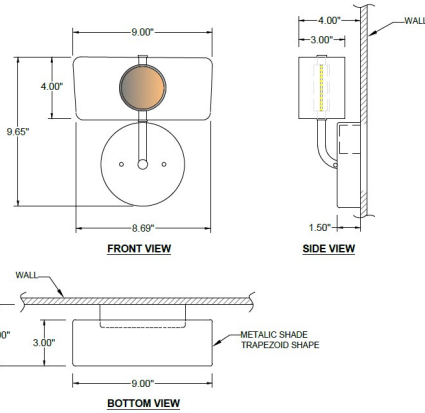

CATALOG NUMBER Example: WF-2123-MBK-LEDMOD3000K						
Hardware Style Code	Fabric/Material/Color Options	Series Code	Finish Options	Lamping	Voltage	Other Size Options
WF-2123	More options at www.litetopslampshades.com		AB - Antique Brass APW - Aged Pewter DW - Distressed White GWH - Gloss White MBK - Matte Black OB - Oxidized Bronze OCB - Oculux Bronze ORB - Oil Rubbed Bronze PHB - Polished Honey Brass PW - Pewter RST - Rust SN - Satin Nickel FWH - Flat White SVPC - Powder Coat Silver GL - Gold Leaf More options at www.litetops.com	LEDMOD3000K – LEDMODULE 3000K, 175 LM	120V 120V	