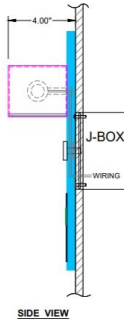

WF-ST14X6-RM#-MBK	Sconce
Model Number	Type
Room Number Sconce	
Name	Project
	QTY

Describe Special Modifications

Warranty: 1-Year Limited Warranty.
Complete warranty terms located at: www.litetopslampshades.com

CATALOG NUMBER Example: WF-ST14X6-RM#-MBK-E12X1-120V						
Hardware Style Code	Fabric/Material/Color Options	Series Code	Finish Options	Lamping	Voltage	Other Size Options
WF-ST14X6	N/A	RM#	AB - Antique Brass APW- Aged Pewter DW- Distressed White GWH - Gloss White MBK - Matte Black OCB- Oculux Bronze OB- Oxidized Bronze ORB - Oil Rubbed Bronze PHB - Polished Honey Brass PW- Pewter RST - Rust SN - Satin Nickel WH - Flat White SVPC - Powder Coat Silver More options at www.litetops.com	E12X1- 1 Candelabra Based GU24X1 -1 GU24 CFL LEDMOD2700K - LED Module, 2700K, 840 LM Per Board LEDMOD3000K - LED Module, 3000K, 1028 LM Per Board LEDMOD3500K - LED Module, 3500K, 1057 LM Per Board LEDMOD4000K - LED Module, 4000K, 1087 LM Per Board (Accepts 1 Board)	120V 120V 277V 277V