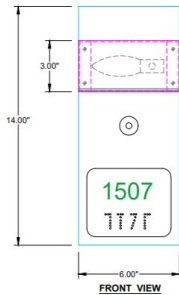

WF-ST14X6-RM#-MBK	Sconce
Model Number	Type
Room Number Sconce	
Name	Project
	QTY

Describe Special Modifications

Warranty: 1-Year Limited Warranty.
Complete warranty terms located at: www.litetopslampshades.com

CATALOG NUMBER Example: WF-ST14X6-RM#-MBK-E12X1-120V						
Hardware Style Code	Fabric/Material/Color Options	Series Code	Finish Options	Lamping	Voltage	Other Size Options
WF-ST14X6	N/A	RM#	AB - Antique Brass APW- Aged Pewter DW- Distressed White GWH - Gloss White MBK - Matte Black OCB- Oculux Bronze OB- Oxidized Bronze ORB - Oil Rubbed Bronze PHB - Polished Honey Brass PW- Pewter RST - Rust SN - Satin Nickel WH - Flat White SVPC - Powder Coat Silver More options at www.litetops.com	E12X1- 1 Candelabra Based GU24X1 -1 GU24 CFL LEDMOD2700K - LED Module, 2700K, 840 LM Per Board LEDMOD3000K - LED Module, 3000K, 1028 LM Per Board LEDMOD3500K - LED Module, 3500K, 1057 LM Per Board LEDMOD4000K - LED Module, 4000K, 1087 LM Per Board (Accepts 1 Board)	120V 120V 277V 277V