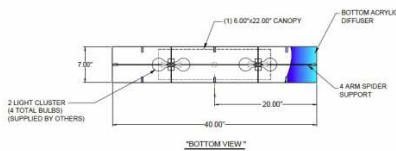

Describe Special Modifications

Warranty: 1-Year Limited Warranty,
Complete warranty terms located at: www.litetopslampshades.com

| CATALOG NUMBER Example: PD-6533X-143-26-137OB-LEDMOD2700K-120V | | | | | | |
|---|--|-------------|---|---|------------------------|--------------------|
| Hardware Style Code | Fabric/Material/Color Options | Series Code | Finish Options | Lamping | Voltage | Other Size Options |
| PD-6533X | 115-01 White Linen 115-05 Off White Linen 115-62 Black Linen 115-73 Gray Butcher Linen 115-96 Red Linen 124-70 Teal Pongee Silk 136-50 Platinum Silkscreen 142-01 Global White 143-26 Geneva Linen Ash 145-01 White Aberdeen 145-09 Cream Aberdeen 174-21 Tan Silk Shantung 174-25 Chocolate Silk Shantung More options at www.litetopslampshades.com | 137 | APW - Aged Pewter GWH - Gloss White MBK - Matte Black OB - Oil Rubbed Bronze SN - Satin Nickel | E26X4 - 4 Medium Based GU24X4 - 4 GU24 CFL LEDMOD2700K - LED Module, 2700K, 2600 LM Per Board LEDMOD3000K - LED Module, 3000K, 2680 LM Per Board LEDMOD3500K - LED Module, 3500K, 2720 LM Per Board LEDMOD4000K - LED Module, 4000K, 2820 LM Per Board | 120V 120V 277V 277V | |