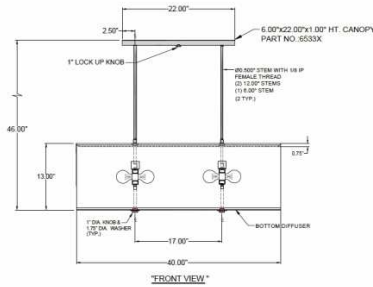

1233 W St. Georges Ave., Linden, NJ 07036 * 908-925-7500* 908-925-9240

SPECIFICATIONS

| | |
|------------------------------|----------------|
| PD-6533X-143-26-137OB | Pendant |
| Model Number | Type |
| Rectangle | |
| Name | Project |
| | QTY |

Describe Special Modifications

Warranty: 1-Year Limited Warranty,
Complete warranty terms located at: www.litetopslampshades.com

| CATALOG NUMBER Example: PD-6533X-143-26-137OB-LEDMOD2700K-120V | | | | | | |
|---|--|-------------|---|---|------------------------|--------------------|
| Hardware Style Code | Fabric/Material/Color Options | Series Code | Finish Options | Lamping | Voltage | Other Size Options |
| PD-6533X | 115-01 White Linen 115-05 Off White Linen 115-62 Black Linen 115-73 Gray Butcher Linen 115-96 Red Linen 124-70 Teal Pongee Silk 136-50 Platinum Silkscreen 142-01 Global White 143-26 Geneva Linen Ash 145-01 White Aberdeen 145-09 Cream Aberdeen 174-21 Tan Silk Shantung 174-25 Chocolate Silk Shantung More options at www.litetopslampshades.com | 137 | APW - Aged Pewter GWH - Gloss White MBK - Matte Black OB - Oil Rubbed Bronze SN - Satin Nickel | E26X4 - 4 Medium Based GU24X4 - 4 GU24 CFL LEDMOD2700K - LED Module, 2700K, 2600 LM Per Board LEDMOD3000K - LED Module, 3000K, 2680 LM Per Board LEDMOD3500K - LED Module, 3500K, 2720 LM Per Board LEDMOD4000K - LED Module, 4000K, 2820 LM Per Board | 120V 120V 277V 277V | |