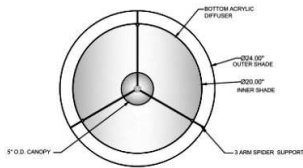

PD-6792-151-56-224OB	Pendant
Model Number	Type
Saturn Rings	
Name	Project
	QTY

Describe Special Modifications

Warranty: 1-Year Limited Warranty.
Complete warranty terms located at: www.litetopslampshades.com

CATALOG NUMBER Example: PD-6792-151-56-224OB-LEDMOD2700K-120V						
Hardware Style Code	Fabric/Material/Color Options	Series Code	Finish Options	Lamping	Voltage	Other Size Options
PD-6792	115-01 White Linen 115-05 Off White Linen 115-62 Black Linen 115-73 Gray Butcher Linen 115-96 Red Linen 124-70 Teal Pongee Silk 136-50 Platinum Silkscreen 142-01 Global White 143-26 Geneva Linen Ash 145-01 White Aberdeen 145-09 Cream Aberdeen 174-21 Tan Silk Shantung 174-25 Chocolate Silk Shantung More options at www.litetopslampshades.com	224	APW - Aged Pewter GWH - Gloss White MBK - Matte Black OB - Oil Rubbed Bronze SN - Satin Nickel	E26X3 - 3 Medium Based GU24X3 - 3 GU24 CFL LEDMOD2700K - LED Module, 2700K, 2600 LM Per Board LEDMOD3000K - LED Module, 3000K, 2680 LM Per Board LEDMOD3500K - LED Module, 3500K, 2720 LM Per Board LEDMOD4000K - LED Module, 4000K, 2820 LM Per Board	120V 120V 277V 277V