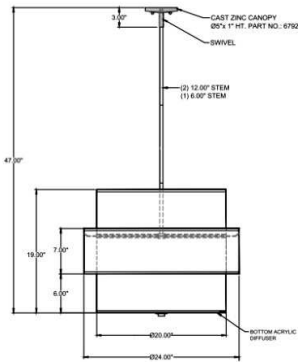

1233 W St. Georges Ave., Linden, NJ 07036 * 908-925-7500* 908-925-9240

SPECIFICATIONS

PD-6792-151-56-224OB	Pendant
Model Number	Type
Saturn Rings	
Name	Project
	QTY

Describe Special Modifications

Warranty: 1-Year Limited Warranty.
Complete warranty terms located at: www.litetopslampshades.com

CATALOG NUMBER Example: PD-6792-151-56-224OB-LEDMOD2700K-120V						
Hardware Style Code	Fabric/Material/Color Options	Series Code	Finish Options	Lamping	Voltage	Other Size Options
PD-6792	115-01 White Linen 115-05 Off White Linen 115-62 Black Linen 115-73 Gray Butcher Linen 115-96 Red Linen 124-70 Teal Pongee Silk 136-50 Platinum Silkscreen 142-01 Global White 143-26 Geneva Linen Ash 145-01 White Aberdeen 145-09 Cream Aberdeen 174-21 Tan Silk Shantung 174-25 Chocolate Silk Shantung More options at www.litetopslampshades.com	224	APW - Aged Pewter GWH - Gloss White MBK - Matte Black OB - Oil Rubbed Bronze SN - Satin Nickel	E26X3 - 3 Medium Based GU24X3 - 3 GU24 CFL LEDMOD2700K - LED Module, 2700K, 2600 LM Per Board LEDMOD3000K - LED Module, 3000K, 2680 LM Per Board LEDMOD3500K - LED Module, 3500K, 2720 LM Per Board LEDMOD4000K - LED Module, 4000K, 2820 LM Per Board	120V 120V 277V 277V