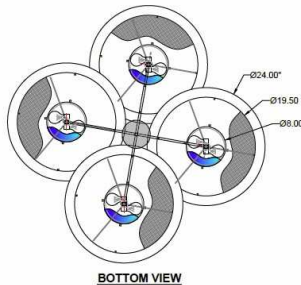

1233 W St. Georges Ave., Linden, NJ 07036 * 908-925-7500* 908-925-9240

SPECIFICATIONS

PF-2111-736-77-384SN	Pendant
Model Number	Type
Flying Saucers	
Name	Project
	QTY

Describe Special Modifications

Empty box for describing special modifications.

CATALOG NUMBER
 Example: PF-2111-736-33-384SN-LEDMOD2700K-120V

Hardware Style Code	Fabric/Material/Color Options	Series Code	Finish Options	Lamping	Voltage	Other Size Options
PF-2111	115-01 White Linen 115-05 Off White Linen 115-62 Black Linen 115-73 Gray Butcher Linen 115-96 Red Linen 124-70 Teal Pongee Silk 136-50 Platinum Silkscreen 142-01 Global White 143-26 Geneva Linen Ash 145-01 White Aberdeen 145-09 Cream Aberdeen 174-21 Tan Silk Shantung 174-25 Chocolate Silk Shantung More options at www.litetopslampshades.com	384	APW - Aged Pewter GWH - Gloss White MBK - Matte Black OB - Oil Rubbed Bronze SN - Satin Nickel	E26X8 - 8 Medium Based GU24X8 - 8 GU24 CFL LEDMOD2700K - LED Module, 2700K, 2600 LM Per Board LEDMOD3000K - LED Module, 3000K, 2680 LM Per Board LEDMOD3500K - LED Module, 3500K, 2720 LM Per Board LEDMOD4000K - LED Module, 4000K, 2820 LM Per Board (Accepts 4 Board)	120V 120V 277V 277V	