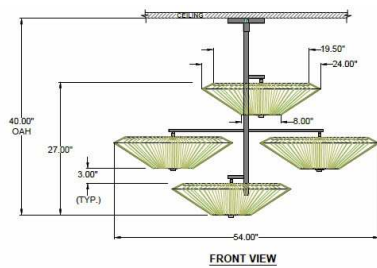

1233 W St. Georges Ave., Linden, NJ 07036 * 908-925-7500* 908-925-9240

SPECIFICATIONS

PF-2111-736-77-384SN	Pendant
Model Number	Type
Flying Saucers	
Name	Project
	QTY

Describe Special Modifications

Empty box for describing special modifications.

CATALOG NUMBER
 Example: PF-2111-736-33-384SN-LEDMOD2700K-120V

Hardware Style Code	Fabric/Material/Color Options	Series Code	Finish Options	Lamping	Voltage	Other Size Options
PF-2111	115-01 White Linen 115-05 Off White Linen 115-62 Black Linen 115-73 Gray Butcher Linen 115-96 Red Linen 124-70 Teal Pongee Silk 136-50 Platinum Silkscreen 142-01 Global White 143-26 Geneva Linen Ash 145-01 White Aberdeen 145-09 Cream Aberdeen 174-21 Tan Silk Shantung 174-25 Chocolate Silk Shantung More options at www.litetopslampshades.com	384	APW - Aged Pewter GWH - Gloss White MBK - Matte Black OB - Oil Rubbed Bronze SN - Satin Nickel	E26X8 - 8 Medium Based GU24X8 - 8 GU24 CFL LEDMOD2700K - LED Module, 2700K, 2600 LM Per Board LEDMOD3000K - LED Module, 3000K, 2680 LM Per Board LEDMOD3500K - LED Module, 3500K, 2720 LM Per Board LEDMOD4000K - LED Module, 4000K, 2820 LM Per Board (Accepts 4 Board)	120V 120V 277V 277V	