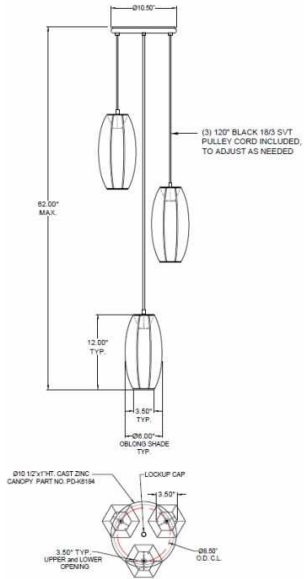

1233 W St. Georges Ave., Linden, NJ 07036 * 908-925-7500* 908-925-9240

SPECIFICATIONS

PD-K6184-170-72-183SN	Pendant
Model Number	Type
Oblong	Project
Name	QTY

Describe Special Modifications

Warranty: 1-Year Limited Warranty.
Complete warranty terms located at: www.litetopslampshades.com

CATALOG NUMBER Example: PD-K6184-170-72-183SN-LEDMOD2700K-120V						
Hardware Style Code	Fabric/Material/Color Options	Series Code	Finish Options	Lamping	Voltage	Other Size Options
PD-K6184	115-01 White Linen 115-05 Off White Linen 115-62 Black Linen 115-73 Gray Butcher Linen 115-96 Red Linen 124-70 Teal Pongee Silk 136-50 Platinum Silkscreen 142-01 Global White 143-26 Geneva Linen Ash 145-01 White Aberdeen 145-09 Cream Aberdeen 174-21 Tan Silk Shantung 174-25 Chocolate Silk Shantung More options at www.litetopslampshades.com	183	APW - Aged Pewter GWH - Gloss White MBK - Matte Black OB - Oil Rubbed Bronze SN - Satin Nickel	E26X1 - 1 Medium Based GU24X2 - 2 GU24 CFL LEDMOD2700K - LED Module, 2700K, 969 LM Per Board LEDMOD3000K - LED Module, 3000K, 1012 LM Per Board LEDMOD3500K - LED Module, 3500K, 1022 LM Per Board LEDMOD4000K - LED Module, 4000K, 1065 LM Per Board (Accepts 3 Board)	120V 120V 277V 277V	