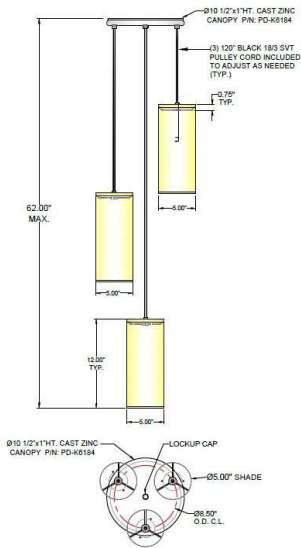

1233 W St. Georges Ave., Linden, NJ 07036 * 908-925-7500* 908-925-9240

SPECIFICATIONS

PD-K6184-160-04-193SN	Pendant
Model Number	Type
Cylinder	
Name	Project
	QTY

Describe Special Modifications

Warranty: 1-Year Limited Warranty,
 Complete warranty terms located at: www.litetopslampshades.com

CATALOG NUMBER Example:PD-K6184-160-04-193SN-LEDMOD2700K-120V						
Hardware Style Code	Fabric/Material/Color Options	Series Code	Finish Options	Lamping	Voltage	Other Size Options
PD-K6184	115-01 White Linen 115-05 Off White Linen 115-62 Black Linen 115-73 Gray Butcher Linen 115-96 Red Linen 124-70 Teal Pongee Silk 136-50 Platinum Silkscreen 142-01 Global White 143-26 Geneva Linen Ash 145-01 White Aberdeen 145-09 Cream Aberdeen 174-21 Tan Silk Shantung 174-25 Chocolate Silk Shantung More options at www.litetopslampshades.com	193	APW - Aged Pewter GWH- Gloss White MBK - Matte Black OB- Oil Rubbed Bronze SN - Satin Nickel	E26X3 - 3 Medium Based GU24X3 3 GU24 CFL LEDMOD2700K - LED Module, 2700K, 969 LM Per Board LEDMOD3000K - LED Module, 3000K, 1012 LM Per Board LEDMOD3500K - LED Module, 3500K, 1022 LM Per Board LEDMOD4000K - LED Module, 4000K, 1065 LM Per Board (Accepts 3 Board)	120V 120V 277V 277V	