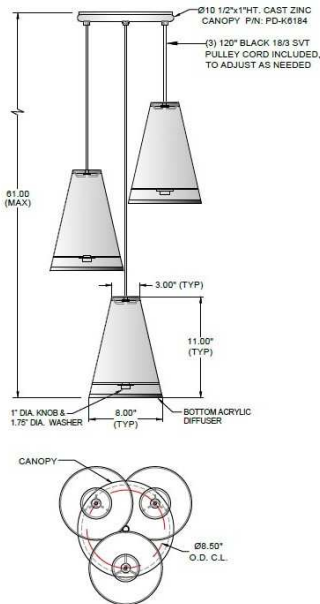

1233 W St. Georges Ave., Linden, NJ 07036 * 908-925-7500* 908-925-9240

SPECIFICATIONS

PD-K6184-126-15-203SN	Pendant
Model Number	Type
Cone	
Name	Project
	QTY

Describe Special Modifications

Warranty: 1-Year Limited Warranty.
 Complete warranty terms located at: www.litetopslampshades.com

CATALOG NUMBER
 Example: PD-K6184-126-15-203SN-GU24X3-120V

Hardware Style Code	Fabric/Material/Color Options	Series Code	Finish Options	Lamping	Voltage	Other Size Options
PD-6790	115-01 White Linen 115-05 Off White Linen 115-62 Black Linen 115-73 Gray Butcher Linen 115-96 Red Linen 124-70 Teal Pongee Silk 136-50 Platinum Silkscreen 142-01 Global White 143-26 Geneva Linen Ash 145-01 White Aberdeen 145-09 Cream Aberdeen 174-21 Tan Silk Shantung 174-25 Chocolate Silk Shantung More options at www.litetopslampshades.com	203	APW - Aged Pewter GWH- Gloss White MBK - Matte Black OB- Oil Rubbed Bronze SN - Satin Nickel	E26X3 - 3 Medium Based GU24X3 - 3 GU24 CFL LEDMOD2700K - LED Module, 2700K, 969 LM Per Board LEDMOD3000K - LED Module, 3000K, 1012 LM Per Board LEDMOD3500K - LED Module, 3500K, 1022 LM Per Board LEDMOD4000K - LED Module, 4000K, 1065 LM Per Board (Accepts 3 Board)	120 120V 277 277V	