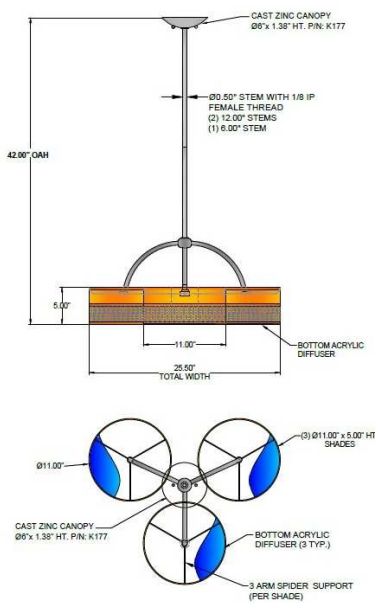

1233 W St. Georges Ave., Linden, NJ 07036 \* 908-925-7500\* 908-925-9240

**SPECIFICATIONS**

<b>PD-K177-115-80-491SN</b>	<b>Pendant</b>
Model Number	Type
<b>Cirque</b>	
Name	Project
	QTY

**Describe Special Modifications**

**Warranty:** 1-Year Limited Warranty,  
Complete warranty terms located at: [www.litetopslampshades.com](http://www.litetopslampshades.com)

**CATALOG NUMBER**  
Example: PD-K177-115-80-491SN-LEDMOD3000K-120V