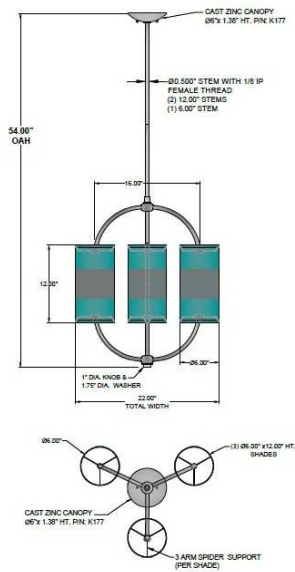

1233 W St. Georges Ave., Linden, NJ 07036 * 908-925-7500* 908-925-9240

SPECIFICATIONS

PD-K177-115-76-493SN	Pendant
Model Number	Type
Cirque	Project
Name	QTY

Describe Special Modifications

Warranty: 1-Year Limited Warranty,
Complete warranty terms located at: www.litetopslampshades.com

CATALOG NUMBER Example: PD-K177-115-76-493SN-LEDMOD3000K-120V						
Hardware Style Code	Fabric/Material/Color Options	Series Code	Finish Options	Lamping	Voltage	Other Size Options
PD-K177	115-01 White Linen 115-05 Off White Linen 115-62 Black Linen 115-73 Gray Butcher Linen 115-96 Red Linen 124-70 Teal Pongee Silk 136-50 Platinum Silkscreen 142-01 Global White 143-26 Geneva Linen Ash 145-01 White Aberdeen 145-09 Cream Aberdeen 174-21 Tan Silk Shantung 174-25 Chocolate Silk Shantung More options at www.litetopslampshades.com	493	APW - Aged Pewter GWH - Gloss White MBK - Matte Black OB - Oil Rubbed Bronze SN - Satin Nickel	E26X3 - 3 Medium Based GU24X3 - 3 GU24 CFL LEDMOD2700K - LED Module, 2700K, 2600 LM Per Board LEDMOD3000K - LED Module, 3000K, 2680 LM Per Board LEDMOD3500K - LED Module, 3500K, 2720 LM Per Board LEDMOD4000K - LED Module, 4000K, 2820 LM Per Board	120V 120V 277V 277V	