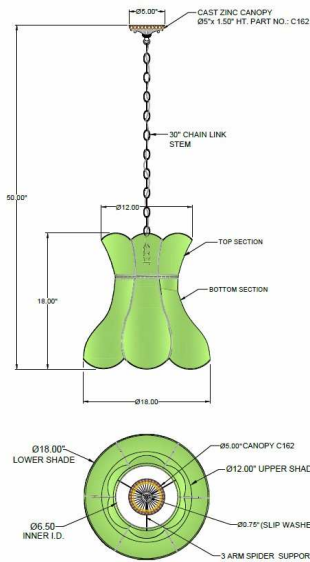

1233 W St. Georges Ave., Linden, NJ 07036 \* 908-925-7500\* 908-925-9240

**SPECIFICATIONS**

<b>PD-C162-136-77-482OB</b>	<b>Pendant</b>
Model Number	Type
<b>Victorian</b>	Project
Name	QTY

**Describe Special Modifications**

**Warranty:** 1-Year Limited Warranty.  
Complete warranty terms located at: [www.litotopslampshades.com](http://www.litotopslampshades.com)

CATALOG NUMBER Example: PD-C162-136-77-482OB -LEDMOD2700K-120V						
Hardware Style Code	Fabric/Material/Color Options	Series Code	Finish Options	Lamping	Voltage	Other Size Options
PD-C162	115-01 White Linen 115-05 Off White Linen 115-62 Black Linen 115-73 Gray Butcher Linen 115-96 Red Linen 124-70 Teal Pongee Silk 136-50 Platinum Silkscreen 142-01 Global White 143-26 Geneva Linen Ash 145-01 White Aberdeen 145-09 Cream Aberdeen 174-21 Tan Silk Shantung 174-25 Chocolate Silk Shantung More options at <a href="http://www.litotopslampshades.com">www.litotopslampshades.com</a>	482	APW - Aged Pewter GWH- Gloss White MBK - Matte Black OB- Oil Rubbed Bronze SN - Satin Nickel	E26X1 - 1 Medium Based GU24X1 - 1 GU24 CFL LEDMOD2700K - LED Module, 2700K, 2600 LM Per Board LEDMOD3000K - LED Module, 3000K, 2680 LM Per Board LEDMOD3500K - LED Module, 3500K, 2720 LM Per Board LEDMOD4000K - LED Module, 4000K, 2820 LM Per Board (Accepts 1 Board)	120V 120V 277V 277V	