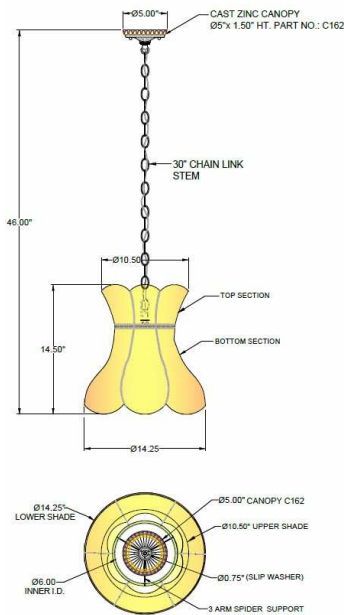

1233 W St. Georges Ave., Linden, NJ 07036 * 908-925-7500* 908-925-9240

SPECIFICATIONS

PD-C162-136-46-481OB	Pendant
Model Number	Type
Victorian	
Name	Project
	QTY

Describe Special Modifications

Warranty: 1-Year Limited Warranty.
Complete warranty terms located at: www.litetopslampshades.com

CATALOG NUMBER						
Example: PD-C162-136-46-481OB -LEDMOD2700K-120V						
Hardware Style Code	Fabric/Material/Color Options	Series Code	Finish Options	Lamping	Voltage	Other Size Options
PD-C162	115-01 White Linen 115-05 Off White Linen 115-62 Black Linen 115-73 Gray Butcher Linen 115-96 Red Linen 124-70 Teal Pongee Silk 136-50 Platinum Silkscreen 142-01 Global White 143-26 Geneva Linen Ash 145-01 White Aberdeen 145-09 Cream Aberdeen 174-21 Tan Silk Shantung 174-25 Chocolate Silk Shantung More options at www.litetopslampshades.com	481	APW - Aged Pewter GWH- Gloss White MBK - Matte Black OB- Oil Rubbed Bronze SN - Satin Nickel	E26X1 - 1 Medium Based GU24X1 - 1 GU24 CFL LEDMOD2700K - LED Module, 2700K, 2600 LM Per Board LEDMOD3000K - LED Module, 3000K, 2680 LM Per Board LEDMOD3500K - LED Module, 3500K, 2720 LM Per Board LEDMOD4000K - LED Module, 4000K, 2820 LM Per Board (Accepts 1 Board)	120V 120V 277V 277V	