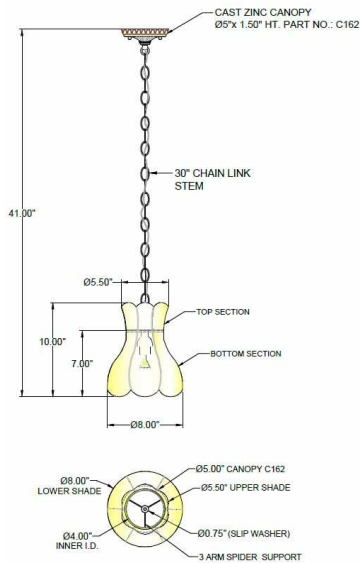

1233 W St. Georges Ave., Linden, NJ 07036 * 908-925-7500* 908-925-9240

SPECIFICATIONS

PD-C162-136-33-480OB	Pendant
Model Number	Type
Victorian	
Name	Project
	QTY

Describe Special Modifications

Warranty: 1-Year Limited Warranty.
Complete warranty terms located at: www.litetopslampshades.com

CATALOG NUMBER
Example: PD-C162-136-33-480OB - LEDMOD2700K-120V

Hardware Style Code	Fabric/Material/Color Options	Series Code	Finish Options	Lamping	Voltage	Other Size Options
PD-C162	115-01 White Linen 115-05 Off White Linen 115-62 Black Linen 115-73 Gray Butcher Linen 115-96 Red Linen 124-70 Teal Pongee Silk 136-50 Platinum Silkscreen 142-01 Global White 143-26 Geneva Linen Ash 145-01 White Aberdeen 145-09 Cream Aberdeen 174-21 Tan Silk Shantung 174-25 Chocolate Silk Shantung More options at www.litetopslampshades.com	480	APW - Aged Pewter GWH - Gloss White MBK - Matte Black OB - Oil Rubbed Bronze SN - Satin Nickel	E26X1 - 1 Medium Based GU24X1 - 1 GU24 CFL LEDMOD2700K - LED Module, 2700K, 969 LM Per Board LEDMOD3000K - LED Module, 3000K, 1012 LM Per Board LEDMOD3500K - LED Module, 3500K, 1022 LM Per Board LEDMOD4000K - LED Module, 4000K, 1065 LM Per Board (Accepts 1 Board)	120V 120V 277V 277V