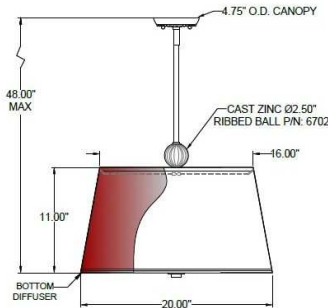

1233 W St. Georges Ave., Linden, NJ 07036 * 908-925-7500* 908-925-9240

SPECIFICATIONS

PD-C134-170-72-232OB	Pendant
Model Number	Type
English Barrels	
Name	Project
	QTY

Describe Special Modifications

Warranty: 1-Year Limited Warranty,
Complete warranty terms located at: www.litetopslampshades.com

CATALOG NUMBER Example:PD-C134-170-72-232OB-LEDMOD2700K-120V						
Hardware Style Code	Fabric/Material/Color Options	Series Code	Finish Options	Lamping	Voltage	Other Size Options
PD-C134	115-01 White Linen 115-05 Off White Linen 115-62 Black Linen 115-73 Gray Butcher Linen 115-96 Red Linen 124-70 Teal Pongee Silk 136-50 Platinum Silkscreen 142-01 Global White 143-26 Geneva Linen Ash 145-01 White Aberdeen 145-09 Cream Aberdeen 174-21 Tan Silk Shantung 174-25 Chocolate Silk Shantung More options at www.litetopslampshades.com	232	APW - Aged Pewter GWH - Gloss White MBK - Matte Black OB - Oil Rubbed Bronze SN - Satin Nickel	E26X3 - 3 Medium Based GU24X3 - 3 GU24 CFL LEDMOD2700K - LED Module, 2700K, 2600 LM Per Board LEDMOD3000K - LED Module, 3000K, 2680 LM Per Board LEDMOD3500K - LED Module, 3500K, 2720 LM Per Board LEDMOD4000K - LED Module, 4000K, 2820 LM Per Board	120V 120V 277V 277V	