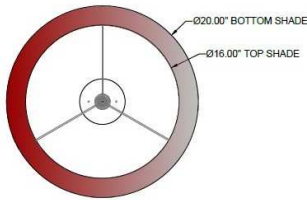

1233 W St. Georges Ave., Linden, NJ 07036 * 908-925-7500* 908-925-9240

SPECIFICATIONS

PD-C134-170-72-232OB	Pendant
Model Number	Type
English Barrels	
Name	Project
	QTY

Describe Special Modifications

Warranty: 1-Year Limited Warranty,
Complete warranty terms located at: www.litetopslampshades.com

CATALOG NUMBER Example:PD-C134-170-72-232OB-LEDMOD2700K-120V						
Hardware Style Code	Fabric/Material/Color Options	Series Code	Finish Options	Lamping	Voltage	Other Size Options
PD-C134	115-01 White Linen 115-05 Off White Linen 115-62 Black Linen 115-73 Gray Butcher Linen 115-96 Red Linen 124-70 Teal Pongee Silk 136-50 Platinum Silkscreen 142-01 Global White 143-26 Geneva Linen Ash 145-01 White Aberdeen 145-09 Cream Aberdeen 174-21 Tan Silk Shantung 174-25 Chocolate Silk Shantung More options at www.litetopslampshades.com	232	APW - Aged Pewter GWH - Gloss White MBK - Matte Black OB - Oil Rubbed Bronze SN - Satin Nickel	E26X3 - 3 Medium Based GU24X3 - 3 GU24 CFL LEDMOD2700K - LED Module, 2700K, 2600 LM Per Board LEDMOD3000K - LED Module, 3000K, 2680 LM Per Board LEDMOD3500K - LED Module, 3500K, 2720 LM Per Board LEDMOD4000K - LED Module, 4000K, 2820 LM Per Board	120V 120V 277V 277V	