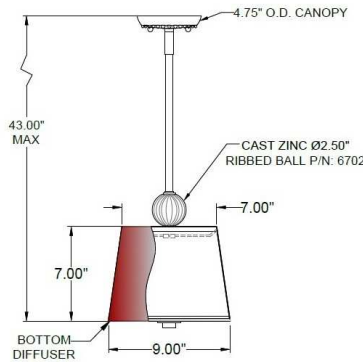

1233 W St. Georges Ave., Linden, NJ 07036 * 908-925-7500* 908-925-9240

SPECIFICATIONS

PD-C134-170-72-231OB	Pendant
Model Number	Type
English Barrels	
Name	Project
	QTY

Describe Special Modifications

Warranty: 1-Year Limited Warranty,
Complete warranty terms located at: www.litetopslampshades.com

CATALOG NUMBER
Example:PD-C134-170-72-231OB-LEDMOD2700K-120V

Hardware Style Code	Fabric/Material/Color Options	Series Code	Finish Options	Lamping	Voltage	Other Size Options
PD-C134	115-01 White Linen 115-05 Off White Linen 115-62 Black Linen 115-73 Gray Butcher Linen 115-96 Red Linen 124-70 Teal Pongee Silk 136-50 Platinum Silkscreen 142-01 Global White 143-26 Geneva Linen Ash 145-01 White Aberdeen 145-09 Cream Aberdeen 174-21 Tan Silk Shantung 174-25 Chocolate Silk Shantung More options at www.litetopslampshades.com	231	APW - Aged Pewter GWH - Gloss White MBK - Matte Black OB - Oil Rubbed Bronze SN - Satin Nickel	E26X1 - 1 Medium Based GU24X1 - 1 GU24 CFL LEDMOD2700K - LED Module, 2700K, 2600 LM Per Board LEDMOD3000K - LED Module, 3000K, 2680 LM Per Board LEDMOD3500K - LED Module, 3500K, 2720 LM Per Board LEDMOD4000K - LED Module, 4000K, 2820 LM Per Board (Accepts 1 Board)	120V 120V 277V 277V	