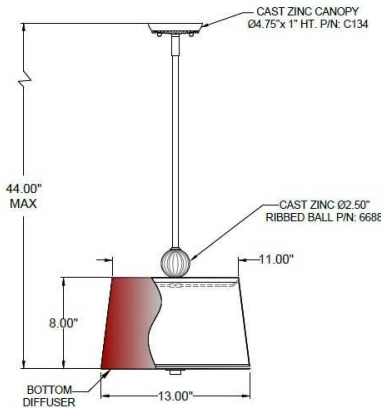

1233 W St. Georges Ave., Linden, NJ 07036 * 908-925-7500* 908-925-9240

SPECIFICATIONS

PD-C134-170-72-230OB	Pendant
Model Number	Type
English Barrels	
Name	Project
	QTY

Describe Special Modifications

Warranty: 1-Year Limited Warranty,
Complete warranty terms located at: www.litetopslampshades.com

CATALOG NUMBER
Example:PD-C134-170-72-230OB-LEDMOD2700K-120V

Hardware Style Code	Fabric/Material/Color Options	Series Code	Finish Options	Lamping	Voltage	Other Size Options
PD-C134	115-01 White Linen 115-05 Off White Linen 115-62 Black Linen 115-73 Gray Butcher Linen 115-96 Red Linen 124-70 Teal Pongee Silk 136-50 Platinum Silkscreen 142-01 Global White 143-26 Geneva Linen Ash 145-01 White Aberdeen 145-09 Cream Aberdeen 174-21 Tan Silk Shantung 174-25 Chocolate Silk Shantung More options at www.litetopslampshades.com	230	APW - Aged Pewter GWH - Gloss White MBK - Matte Black OB - Oil Rubbed Bronze SN - Satin Nickel	E26X2 - 2 Medium Based GU24X2 - 2 GU24 CFL LEDMOD2700K - LED Module, 2700K, 2600 LM Per Board LEDMOD3000K - LED Module, 3000K, 2680 LM Per Board LEDMOD3500K - LED Module, 3500K, 2720 LM Per Board LEDMOD4000K - LED Module, 4000K, 2820 LM Per Board	120V 120V 277V 277V	