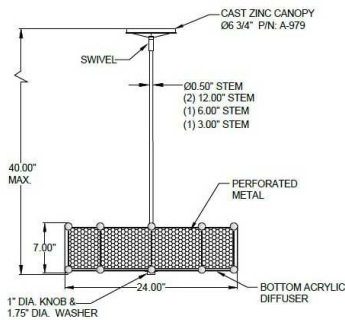

**Warranty:** 1-Year Limited Warranty.  
 Complete warranty terms located at: [www.litetopslampshades.com](http://www.litetopslampshades.com)

CATALOG NUMBER Example: PD-A979-PFMET-740-LEDMOD2700K-120V						
Hardware Style Code	Fabric/Material/Color Options	Series Code	Finish Options	Lamping	Voltage	Other Size Options
PD-A979	PFMET- Perforated Metal	740	<b>APW</b> - Aged Pewter <b>GWH</b> - Gloss White <b>MBK</b> - Matte Black <b>OB</b> - Oil Rubbed Bronze <b>SN</b> - Satin Nickel	<b>E26X3</b> - 3 Medium Based <b>GU24X3</b> - 3 GU24 CFL <b>LEDMOD2700K</b> - LED Module, 2700K, 2600 LM Per Board <b>LEDMOD3000K</b> - LED Module, 3000K, 2680 LM Per Board <b>LEDMOD3500K</b> - LED Module, 3500K, 2720 LM Per Board <b>LEDMOD4000K</b> - LED Module, 4000K, 2820 LM Per Board	<b>120V</b> 120V <b>277V</b> 277V	