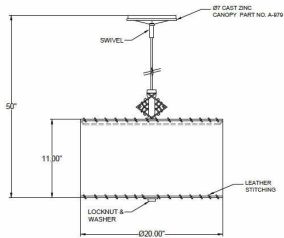

SPECIFICATIONS