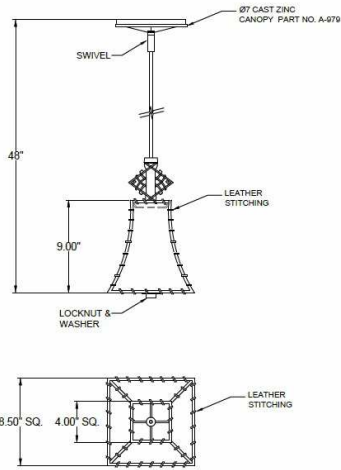

CATALOG NUMBER Example: PD-A979-141-04-551OB -LEDMOD2700K-120V						
Hardware Style Code	Fabric/Material/Color Options	Series Code	Finish Options	Lamping	Voltage	Other Size Options
PD-A979	141-04 - Calf Skin Natural/Leather Lacing	551	APW - Aged Pewter GWH - Gloss White MBK - Matte Black OB - Oil Rubbed Bronze SN - Satin Nickel	E26X1 - 1 Medium Based GU24X1 - 1 GU24 CFL LEDMOD2700K - LED Module, 2700K, 969 LM Per Board LEDMOD3000K - LED Module, 3000K, 1012 LM Per Board LEDMOD3500K - LED Module, 3500K, 1022 LM Per Board LEDMOD4000K - LED Module, 4000K, 1065 LM Per Board (Accepts 1 Board)	120V 120V 277V 277V	