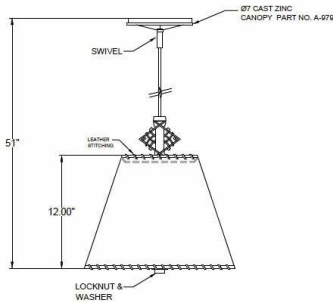

CATALOG NUMBER
Example: PD-A979-141-04-550OB -LEDMOD2700K-120V

Hardware Style Code	Fabric/Material/Color Options	Series Code	Finish Options	Lamping	Voltage	Other Size Options
PD-A979	141-04 - Calf Skin Natural/Leather Lacing	550	APW - Aged Pewter GWH - Gloss White MBK - Matte Black OB - Oil Rubbed Bronze SN - Satin Nickel	E26X2 - 2 Medium Based GU24X2 - 2 GU24 CFL LEDMOD2700K - LED Module, 2700K, 2600 LM Per Board LEDMOD3000K - LED Module, 3000K, 2680 LM Per Board LEDMOD3500K - LED Module, 3500K, 2720 LM Per Board LEDMOD4000K - LED Module, 4000K, 2820 LM Per Board (Accepts 1 Board)	120V 120V 277V 277V	