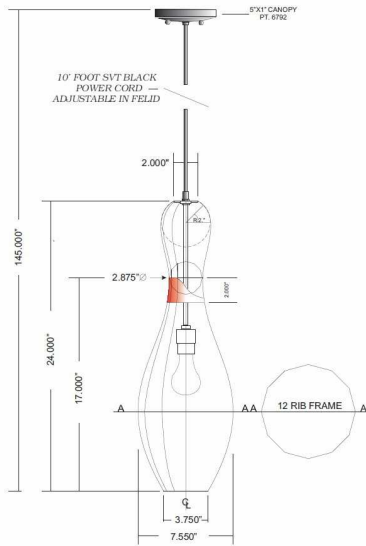

1233 W St. Georges Ave., Linden, NJ 07036 * 908-925-7500* 908-925-9240

SPECIFICATIONS

PD-A826-115-01-332OB	Pendant
Model Number	Type
Sports	
Name	Project
	QTY

Describe Special Modifications

Warranty: 1-Year Limited Warranty.
Complete warranty terms located at: www.litetopslampshades.com

CATALOG NUMBER Example: PD-A826-115-01-332OB-LEDMOD2700K-120V						
Hardware Style Code	Fabric/Material/Color Options	Series Code	Finish Options	Lamping	Voltage	Other Size Options
PD-A826	115-01 White Linen 115-05 Off White Linen 115-62 Black Linen 115-73 Gray Butcher Linen 115-96 Red Linen 124-70 Teal Pongee Silk 136-50 Platinum Silkscreen 142-01 Global White 143-26 Geneva Linen Ash 145-01 White Aberdeen 145-09 Cream Aberdeen 174-21 Tan Silk Shantung 174-25 Chocolate Silk Shantung More options at www.litetopslampshades.com	332	APW - Aged Pewter GWH - Gloss White MBK - Matte Black OB - Oil Rubbed Bronze SN - Satin Nickel	E26X1 - 1 Medium Based GU24X1 - 1 GU24 CFL	120V 120V 277V 277V	