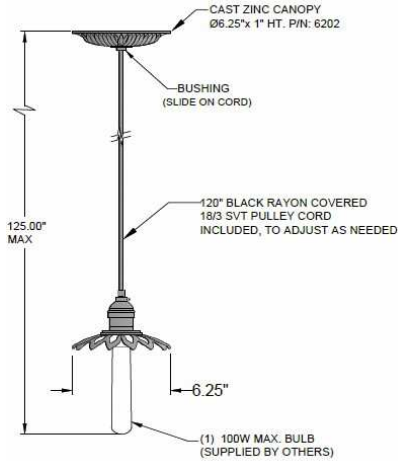

1233 W St. Georges Ave., Linden, NJ 07036 * 908-925-7500* 908-925-9240

SPECIFICATIONS

PD-A774-A031-GWH	Pendant
Model Number	Type
Nexus	Project
Name	QTY

Describe Special Modifications

Warranty: 1-Year Limited Warranty,
Complete warranty terms located at: www.litetopslampshades.com

CATALOG NUMBER
Example: PD-A774-A031-GWH-LEDMOD2700K-120V

Hardware Style Code	Fabric/Material/Color Options	Series Code	Finish Options	Lamping	Voltage	Other Size Options
PD-A774		A031	APW - Aged Pewter GWH - Gloss White MBK - Matte Black OB - Oil Rubbed Bronze SN - Satin Nickel	E26X1 - 1 Medium Based GU24X1 - 1 GU24 CFL	120V 120V 277V 277V	